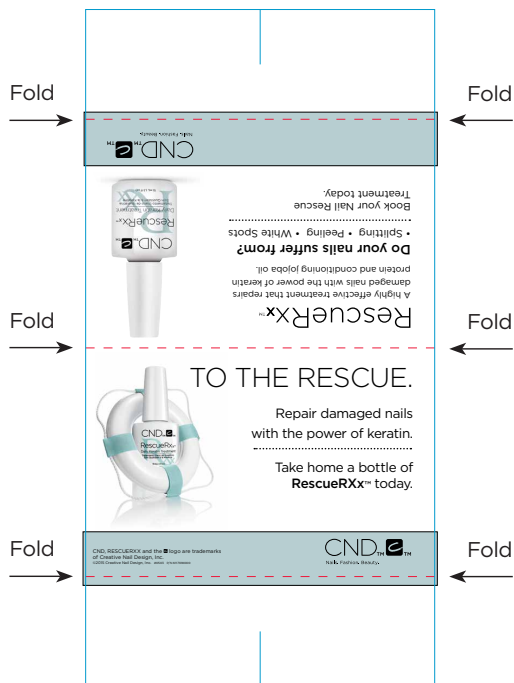

ASSEMBLY INSTRUCTIONS

RescueRX™ Table Tent Card

Step 1. Cut out table tent along blue lines.

Step 2. Fold the tent card on the red dotted lines.

Step 3. Cut the blue line at each end of the tent card.

Step 4. Attached the cut lines together to create base for table tent card.

RescueRxx™

A highly effective treatment that repairs damaged nails with the power of keratin protein and conditioning jojoba oil.

Do your nails suffer from?

• Splitting • Peeling • White Spots

.....

Book your Nail Rescue Treatment today.