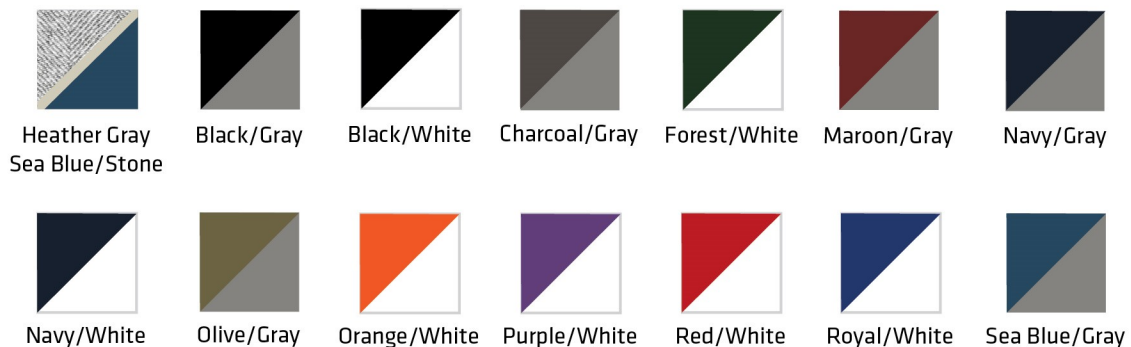

## Features:

Orange / White

Six panel, Low profile, Structured cap

Closure: adjustable plastic snap closure

## Color Information: