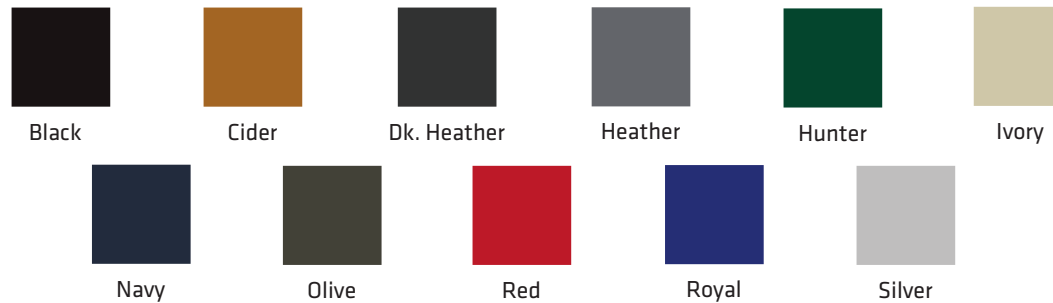

iK8550 Premium Cuffed Knit

Fabric:

Premium blend knit cap with cuff

Features:

Olive

Ultra - soft ribbing throughout

Tonal CA emblem embroidered on cuff

Color Information: