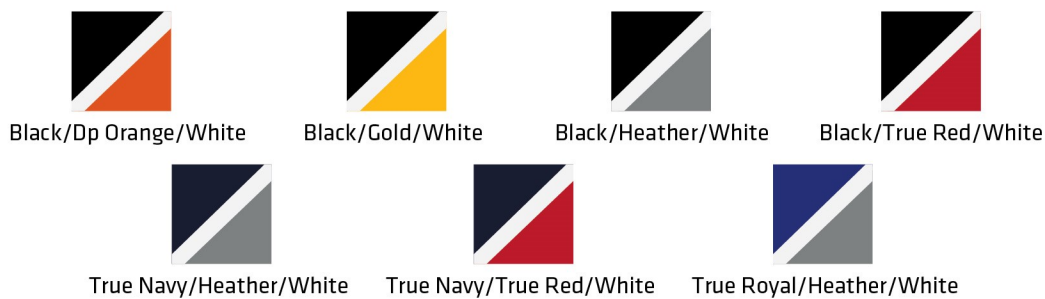

RKB12 USA Made In-Stock- Bar Knit-Cap with Cuff

Fabric:

100% Acrylic Yarn

Features:

Black/Deep Orange/White

Staggered bar pattern throughout crown

Solid cuff and matching tri-color pom

Color Information: