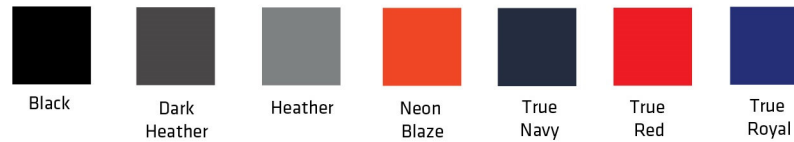

## Features:

Shown in Neon Blaze

Ribbed knit cap with cuff

Optional pom

### Color Information: