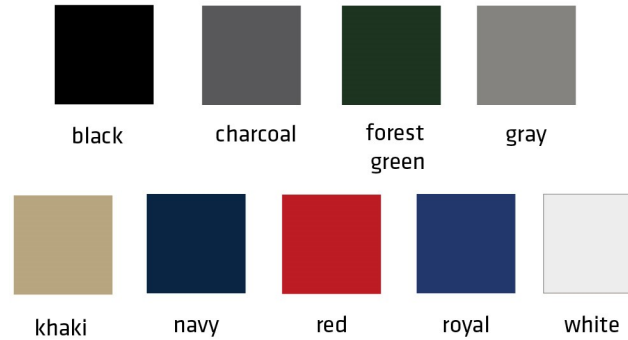

i3005 Mesh Back Cap

Fabric:

Flat Cotton Twill & Trucker Mesh Fabric

Features:

Gray

6 panel, medium profile, structured

Closure: adjustable plastic snap closure

Color Information: