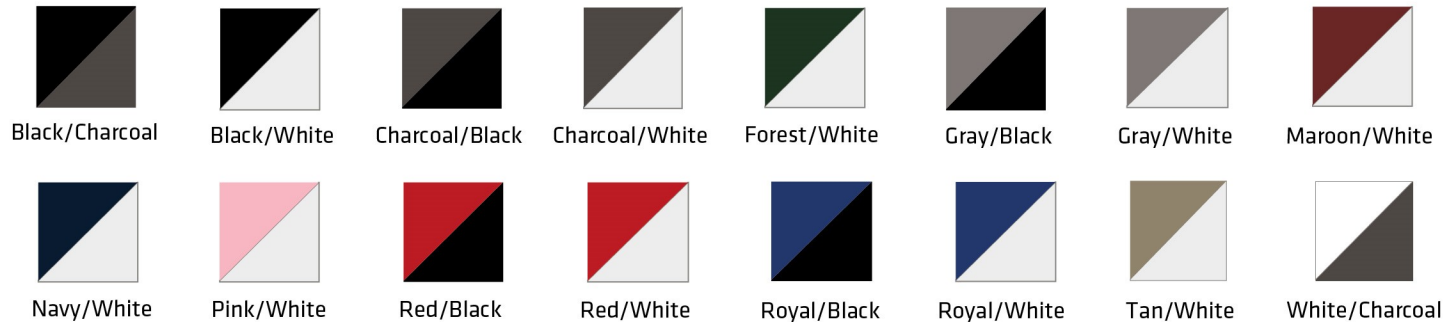

# i3025 Two Tone Mesh Back Cap

## Features:

Pink/White

6 panel, medium profile, structured

Closure: adjustable plastic snap tab

## Color Information: