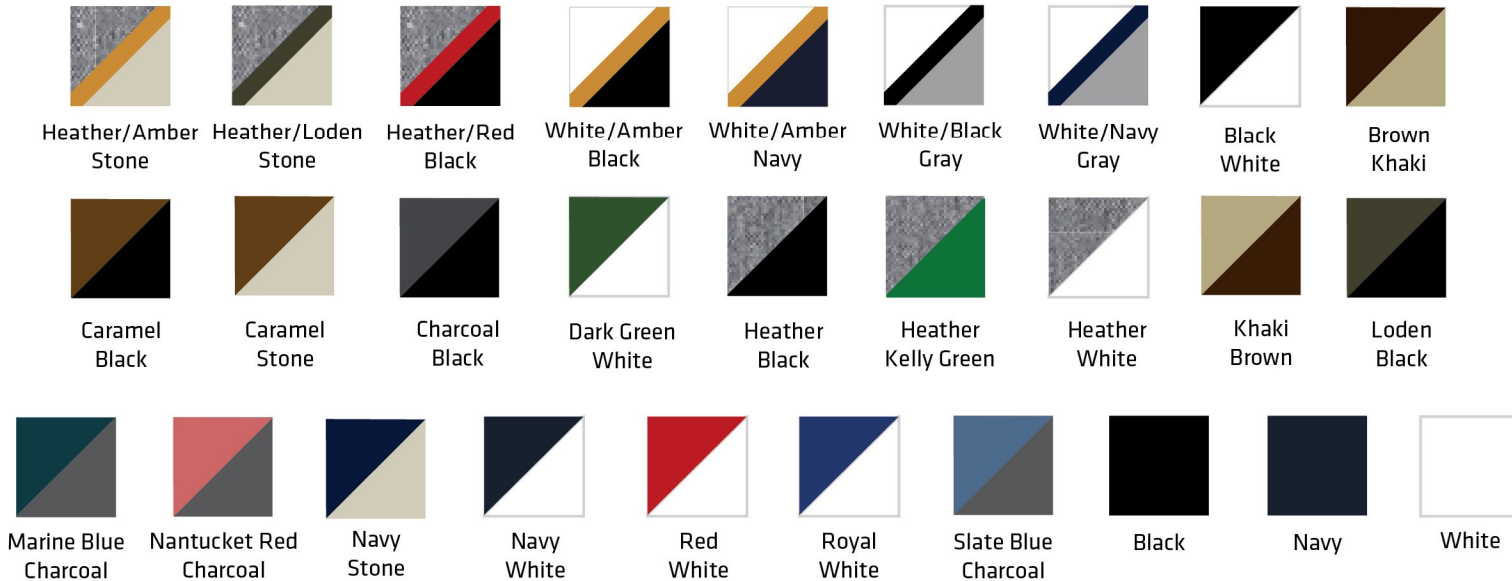

i3038 POLY/COTTON MESH BACK CAP

Fabric:

Poly/cotton blend with trucker mesh

Features:

Shown in Nantucket Red/Charcoal

Medium profile six panel structured cap with modified flat visor

Adjustable plastic snap tab closure

Color Information:

SIZE CHART

Crown Height:	6 ³ / ₄ "	Visor Length:	2 ³ / ₄ "
Size:	OSFM	Width of Front Two Panels:	7 ³ / ₈ "

All sizing may vary by +/- .50 up to 1.50"