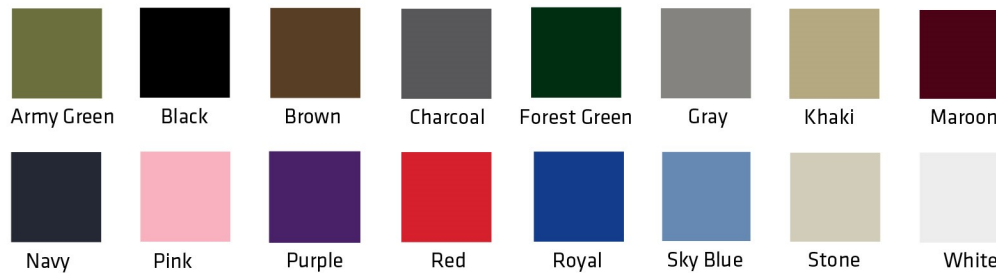

i5000 Lightweight Low Profile Cap

Fabric:

Lightweight Brushed Cotton Twill Fabric

Features:

Sky Blue

Six panel, low profile, structured cap

Closure: fabric strap with two piece hook and loop

Color Information: