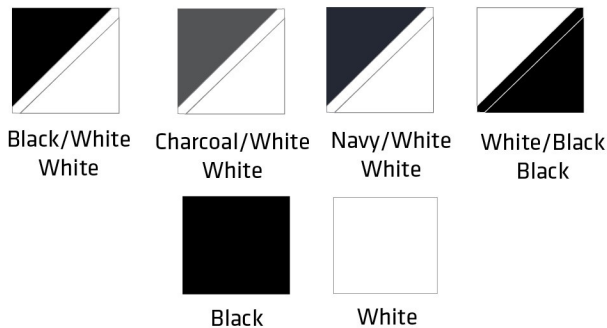

i5011 Value Rope Cap

Fabric:

Poly/cotton blend with trucker mesh

Features:

Navy/White/White

5 panel, high profile, structured

Braided rope accent

Closure : Adjustable plastic snap closure

Color Information:

SIZE CHART

Crown Height:	6.75"	Visor Length:	2.75"
Inside Circumference:	OSFM	Width of Front Two Panels:	7.50"

All sizing may vary by +/- .50 up to 1.50 CM