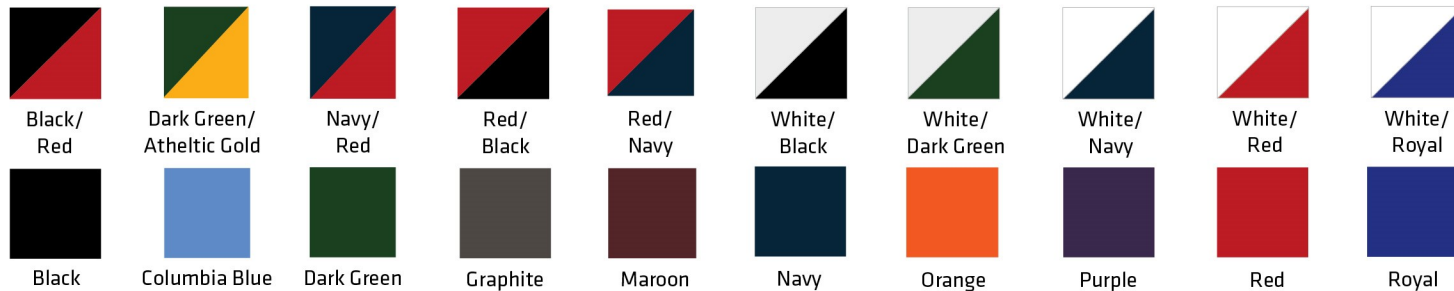

## Fabric:

Sports Blend Fabric  
UV Protection

## Features:

Dk. Green/Athletic Gold  
6 panel, mid profile, structured  
On-Field Cap with Shapable Round Flat Visor  
Closure : Cool & Dry Performance Sweatband with Flexfit®  
sizing available in XS, S/M & L/XL

### Color Information: