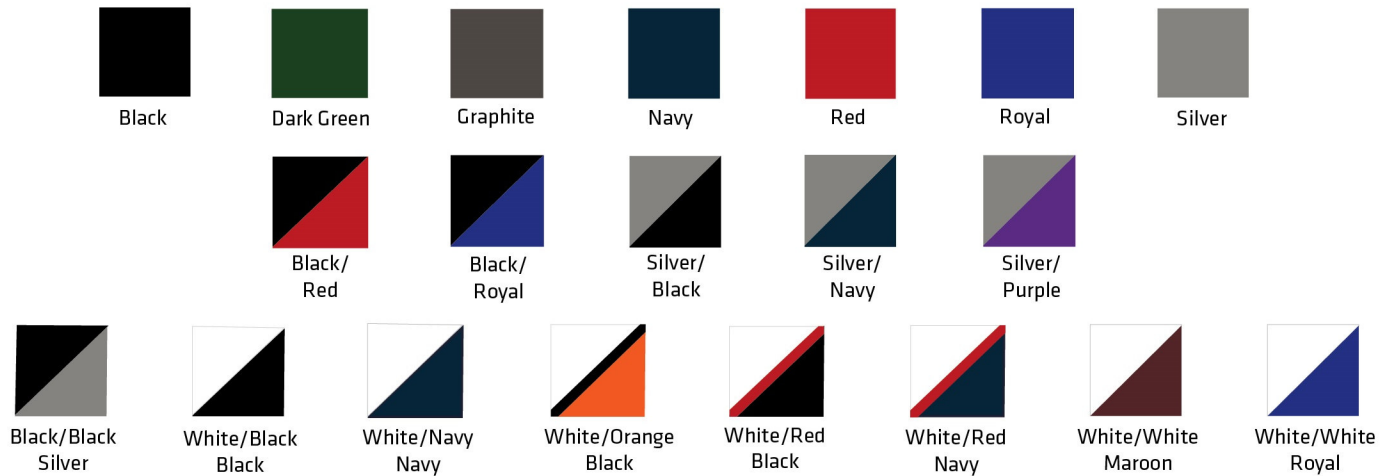

i8530 Full Fabric Performance Cap

Fabric:

Poly/Sport Blend

Features:

Orange/White/Black

6 panel, mid profile, structured on-field cap

Shapeable flat round visor

UV protection & moisture wicking

Closure: Athletic performance sweatband with Flexfit®

sizing available in XS, S/M, L/XL & XXL

Color Information:

SIZE CHART

Sizing:	XS: 6 1/2" - 6 7/8"	S/M: 7 - 7 3/8"	L/XL: 7 3/8" - 7 7/8"	XXL: 7 7/8" - 8 1/4"
Crown Height:	XS-6", S/M- 6 3/4", L/XL-6 3/4", XXL - 6 7/8"		Visor Length:	2 3/4"
Width of Front Two Panels:	XS-7", S/M- 7 3/8", L/XL-7 1/2", XXL - 7 1/2"			