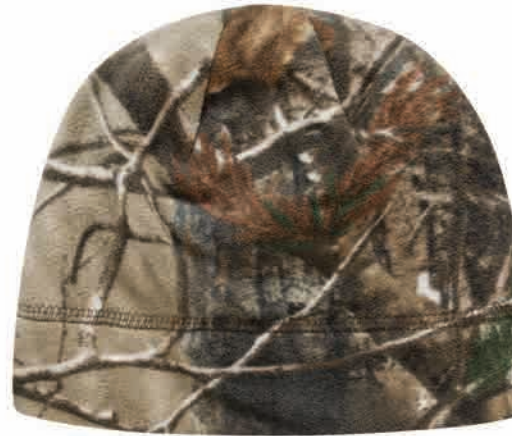

iK40

Licensed Camo Fleece Beanie

Fabric:

100% Poly Micro Fleece

Features:

Realtree AP™

Embroidery Only

Color Information:

Realtree
AP™

Realtree
EXTRA®

SIZE CHART

	OSFA		
Length	8.00"	Width:	10.75"
Length of Cuff:	N/A	4 or 6 Seam:	6

All sizing may vary by +/- .50 up to 1.50"