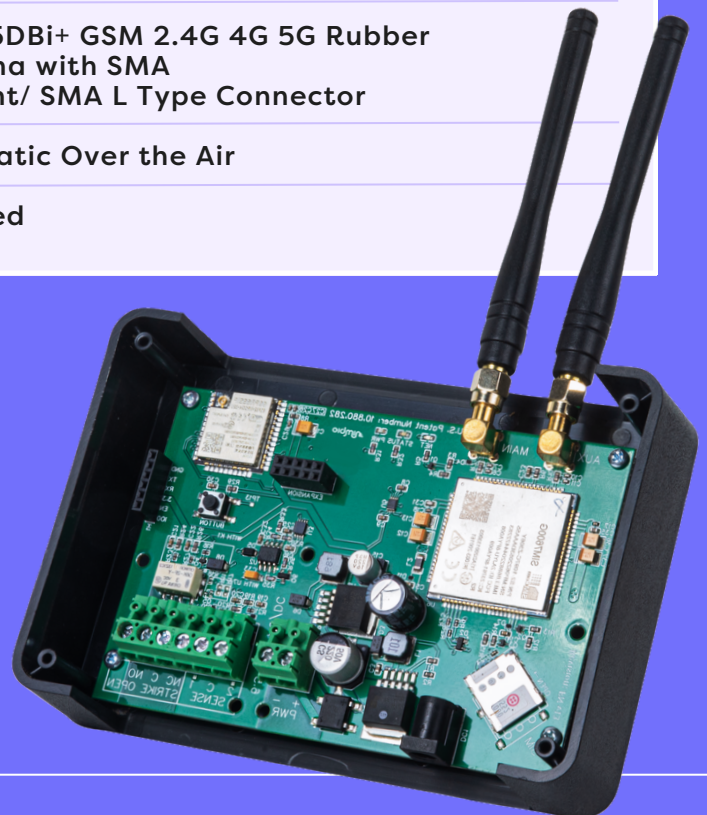

Specifications

Operating Voltage:	• 6.5V AC/DC - 24V AC/DC
Operating Current (@24VDC): Operating Power:	• 40mA - 70mA @24VDC nominal (higher in poor cellular coverage) 2.4 Watt (peak)
Operating Temperature:	• -40C to +85C (-40F - 185F)
Storage Temperature:	• -50C to 125C (-58F - 257F)
Cellular Bands:	• LTE- FDD • LTD-TDD UMTS/HSDPA/HSPA+ GSM/GPRS/EDGE • B1/B2/B3/B4/B5/B7/B8/B12/B13 • B18/B19/B20/B25/B26/B28/B66 • B34/B38/B39/B40/B41 • B1/B2/B4/B5/B6/B8/B19 850/900/1800/1900MHZ
Modem Approvals:	• RoHS REACH CE(RED) JATE Telec FCC RCM GCF PTCRB AT&T Verizon T-Mobile US Cellular IC
Relays:	• PhotoMOS (No moving contacts) 550mA at 60V continuously • 1.5A max peak
Antennas:	• 2DBi/ 5DBi+ GSM 2.4G 4G 5G Rubber Antenna with SMA • Straight/ SMA L Type Connector
Updates:	• Automatic Over the Air
SIM Card and Plan:	• Included

Southwest
AUTOMATED SECURITY
An Employee Owned Company

(214) 902-7997
info@southwestautomated.com
southwestautomated.com