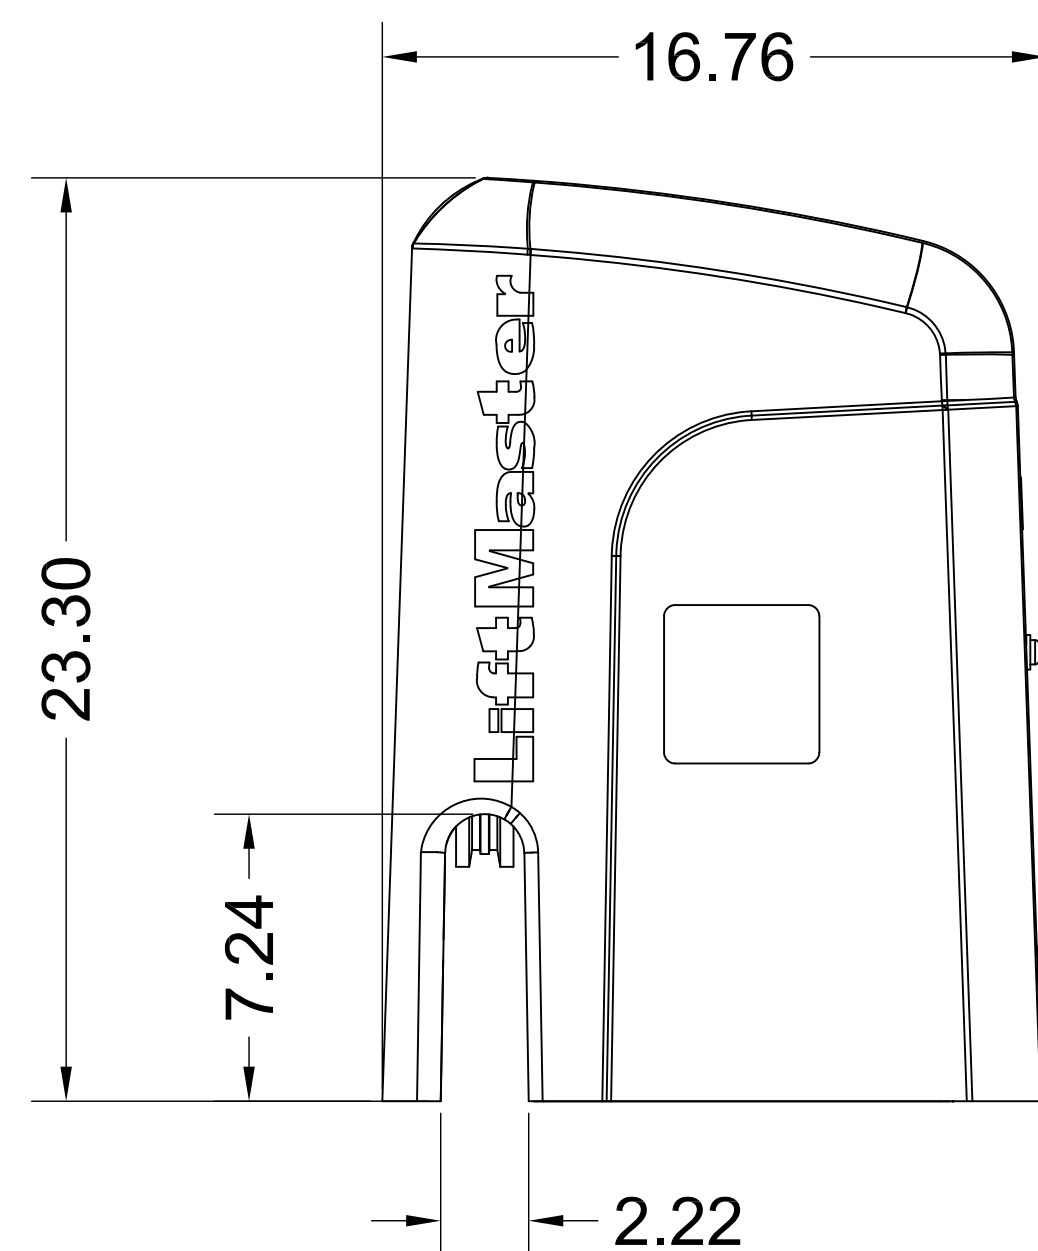

TOP VIEW

LEFT VIEW

FRONT VIEW

RIGHT VIEW

BOTTOM VIEW

(RSL12U) 12VDC RESIDENTIAL LIGHT COMMERCIAL
SLIDE GATE OPERATOR

LiftMaster[®]

LIFTMASTER (CHAMBERLAIN GROUP, INC.)
ENGINEERED SERVICES

300 WINDSOR DR.
OAK BROOK, IL 60523
PHONE: (630) 418-6516
FAX: (630) 516-7059

DRW. BY: B. MOFFETT

REVISION:

DATE: 07/12/2019

SCALE: NTS

TITLE: RSL12U SLIDE GATE OPERATOR

CAD FILE: -

SHEET NO: