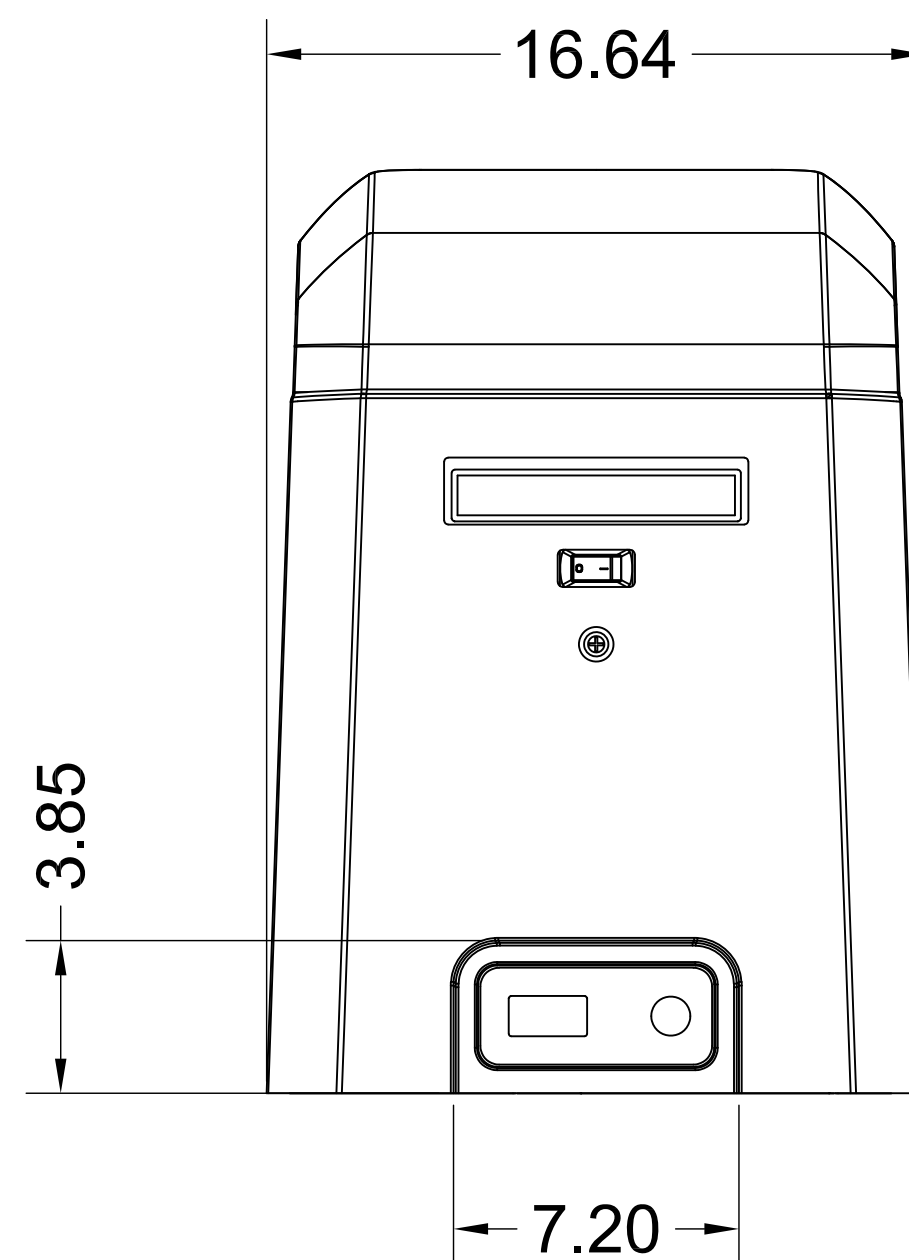

TOP VIEW

LEFT VIEW

FRONT VIEW

RIGHT VIEW

BOTTOM VIEW

(RSL12U) 12VDC RESIDENTIAL LIGHT COMMERCIAL
SLIDE GATE OPERATOR

LiftMaster[®]

LIFTMASTER (CHAMBERLAIN GROUP, INC.)
ENGINEERED SERVICES