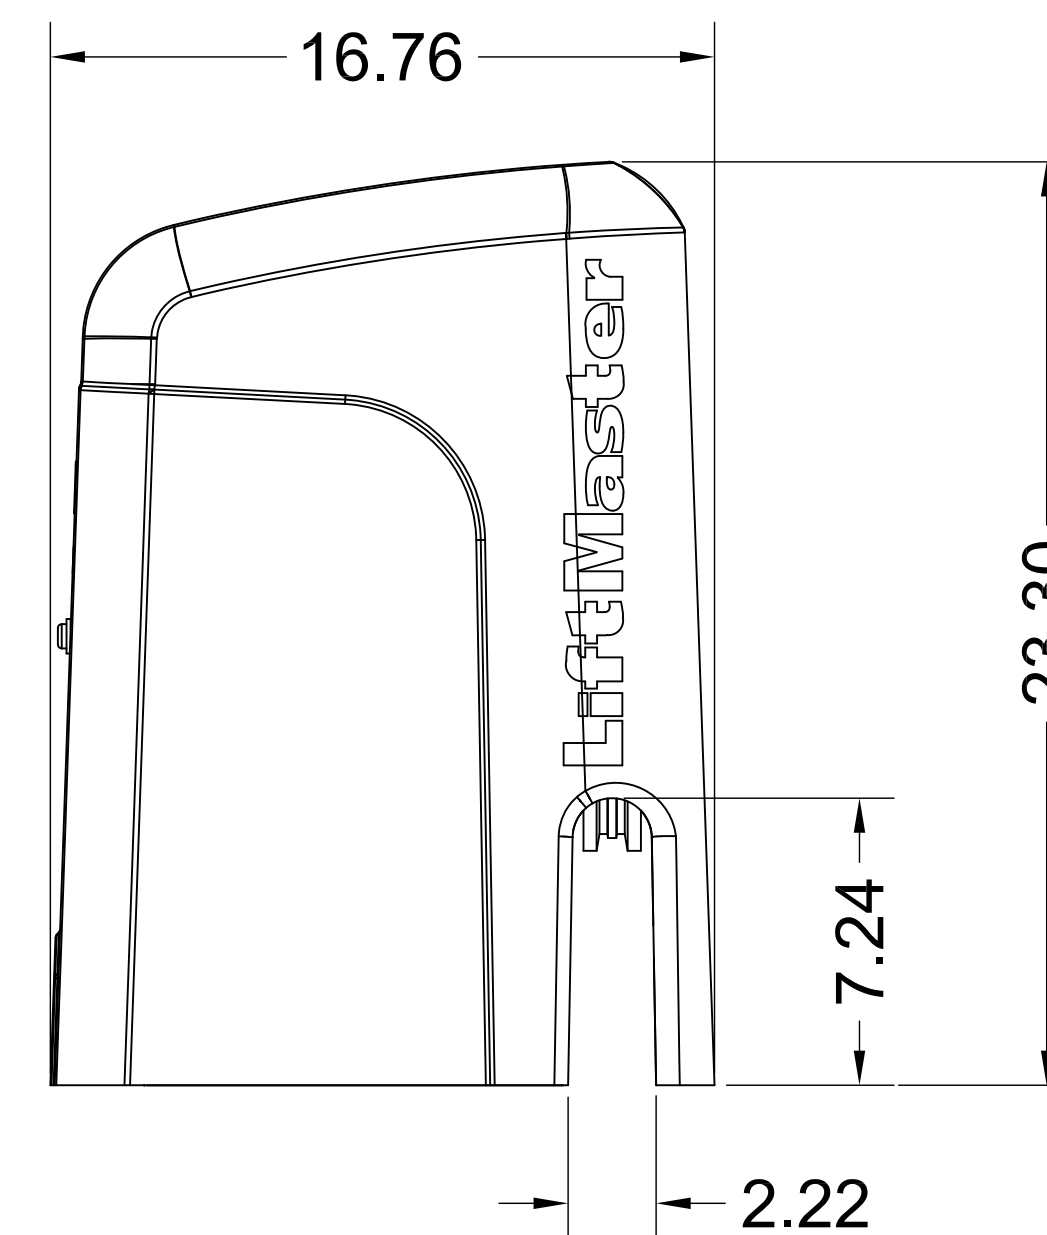

TOP VIEW

LEFT VIEW

FRONT VIEW

RIGHT VIEW

BOTTOM VIEW

(RSL12U) 12VDC RESIDENTIAL LIGHT COMMERCIAL
SLIDE GATE OPERATOR

LiftMaster[®]

LIFTMASTER (CHAMBERLAIN GROUP, INC.)
ENGINEERED SERVICES

300 WINDSOR DR.
OAK BROOK, IL 60523
PHONE: (630) 418-6516
FAX: (630) 516-7059

DRW. BY: B. MOFFETT

REVISION:

DATE: 07/12/2019

SCALE: NTS

TITLE: RSL12U SLIDE GATE OPERATOR

CAD FILE: -

SHEET NO: