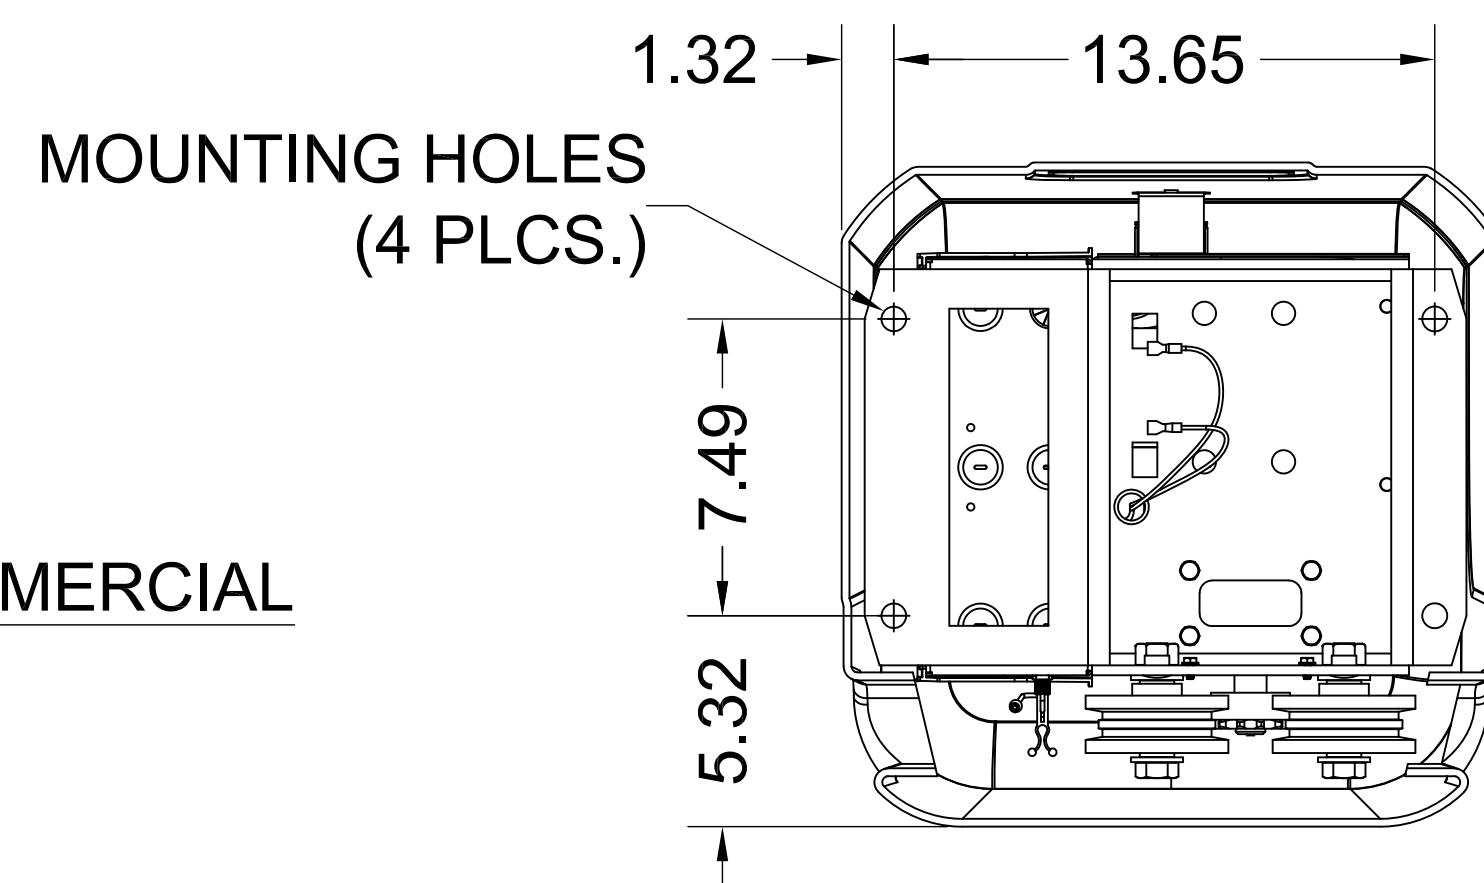

TOP VIEW

LEFT VIEW

FRONT VIEW

RIGHT VIEW

BOTTOM VIEW

(RSL12U) 12VDC RESIDENTIAL LIGHT COMMERCIAL
SLIDE GATE OPERATOR

LiftMaster[®]

LIFTMASTER (CHAMBERLAIN GROUP, INC.)
ENGINEERED SERVICES

300 WINDSOR DR.
OAK BROOK, IL 60523
PHONE: (630) 418-6516
FAX: (630) 516-7059

DRW. BY: B. MOFFETT

REVISION:

DATE: 07/12/2019

SCALE: NTS

TITLE: RSL12U SLIDE GATE OPERATOR

CAD FILE: -

SHEET NO: