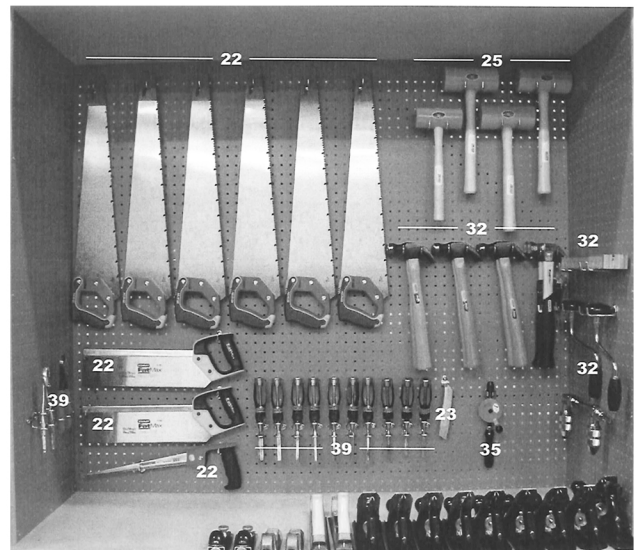

WOODWORKING

[SUGGESTED]
Tool Layout

PHOTOS COURTESY OF PAXTON/PATTERSON

www.shainsolutions.com

LEFT DOOR

Hook #22
0502522 1-1/2"
Right Angle Hooks

Hook #39
0502539
Tool Holder

Hook #25
0502525 3" Right
Angle Hooks

Hook #23
0502523 1-1/2" Right
22.5" Angle Hooks

CENTER

Hook #22
0502522 1-1/2"
Right Angle Hooks

Hook #23
0502523 1-1/2"
22.5" Right Angle Hooks

Hook #25
0502525 3"
Right Angle Hooks

Hook #39
0502539
Tool Holder

Hook #32
0502532 3"
Double Hook

Hook #35
0502535
Broom Clip

RIGHT DOOR

Hook #22
0502522 1-1/2"
Right Angle Hooks

Hook #25
0502525 3" Right
Angle Hooks

Hook #35
0502535
Broom Clip