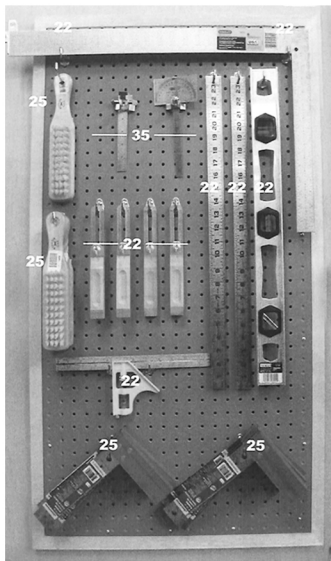

WOODWORKING

[SUGGESTED]
Tool Layout

PHOTOS COURTESY OF PAXTON/PATTERSON

www.shainsolutions.com

LEFT DOOR

Hook #22
0502522 1-1/2"
Right Angle Hooks

Hook #39
0502539
Tool Holder

Hook #25
0502525 3" Right
Angle Hooks

Hook #23
0502523 1-1/2" Right
22.5" Angle Hooks

CENTER

Hook #22
0502522 1-1/2"
Right Angle Hooks

Hook #23
0502523 1-1/2"
22.5" Right Angle Hooks

Hook #25
0502525 3"
Right Angle Hooks

Hook #39
0502539
Tool Holder

Hook #32
0502532 3"
Double Hook

Hook #35
0502535
Broom Clip

RIGHT DOOR

Hook #22
0502522 1-1/2"
Right Angle Hooks

Hook #25
0502525 3" Right
Angle Hooks

Hook #35
0502535
Broom Clip