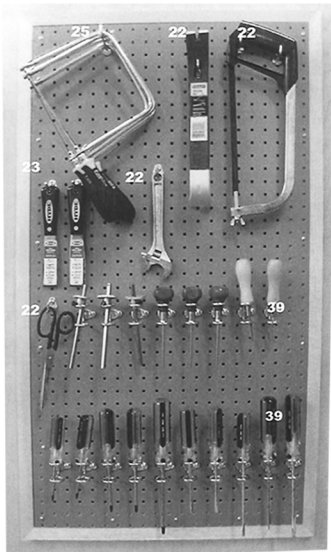

WOODWORKING

[SUGGESTED]
Tool Layout

PHOTOS COURTESY OF PAXTON/PATTERSON

www.shainsolutions.com

LEFT DOOR

Hook #22
0502522 1-1/2"
Right Angle Hooks

Hook #39
0502539
Tool Holder

Hook #25
0502525 3" Right
Angle Hooks

Hook #23
0502523 1-1/2" Right
22.5" Angle Hooks

CENTER

Hook #22
0502522 1-1/2"
Right Angle Hooks

Hook #23
0502523 1-1/2"
22.5" Right Angle Hooks

Hook #25
0502525 3"
Right Angle Hooks

Hook #39
0502539
Tool Holder

Hook #32
0502532 3"
Double Hook

Hook #35
0502535
Broom Clip

RIGHT DOOR

Hook #22
0502522 1-1/2"
Right Angle Hooks

Hook #25
0502525 3" Right
Angle Hooks

Hook #35
0502535
Broom Clip