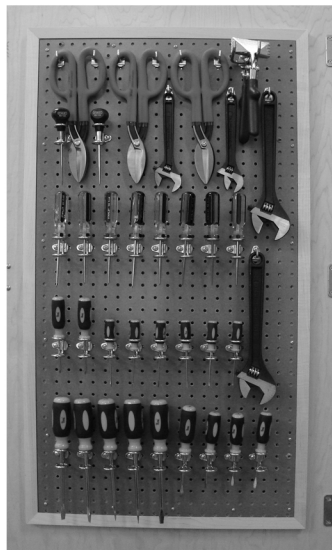

GENERAL SHOP

[SUGGESTED]

Tool Layout

PHOTOS COURTESY OF PAXTON/PATTERSON

www.shainsolutions.com

LEFT DOOR

Hook #22
0502522 1-1/2"
Right Angle Hooks

Hook #31
50-0117
1-1/2" U Hook

Hook #39
0502539
Tool Holder

CENTER

Hook #22
0502522 1-1/2"
Right Angle Hooks

Hook #23
0502523 1-1/2"
22.5" Right Angle Hooks

Hook #25
0502525 3"
Right Angle Hooks

Hook #32
50-0119
3" U Hook

Hook #35
50-0073
Broom Clip

Hook #39
0502539
Tool Holder

RIGHT DOOR

Hook #22
0502522 1-1/2"
Right Angle Hooks

Hook #37
50-0069
Large Clamp

Hook #39
50-0125
Tool Holder