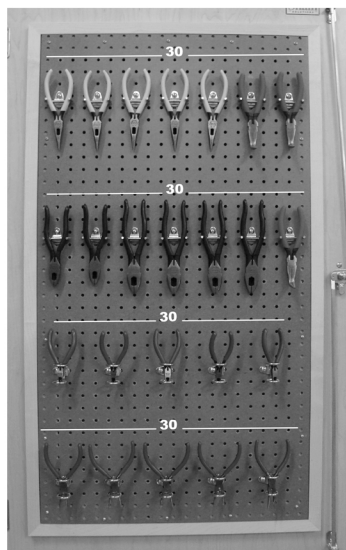

ELECTRONICS

[SUGGESTED]

Tool Layout

PHOTOS COURTESY OF PAXTON/PATTERSON

www.shainsolutions.com

LEFT DOOR

Hook #39
0502539
Tool Holder

CENTER

Hook #22
0502522 1-1/2"
Right Angle Hooks

Hook #23
0502523 1-1/2"
22.5" Right Angle Hooks

Hook #25
0502525 3"
Right Angle Hooks

Hook #31
50-0117
1-1/2" U Hook

Hook #34
50-0071
Small Clip

Hook #35
50-0073
Broom Clip

Hook #36
50-0127
Small Clamp

Hook #39
0502539
Tool Holder

RIGHT DOOR

Hook #30
50-0115
Plier Hook