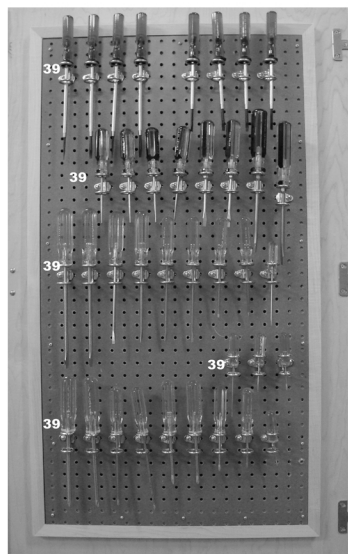

ELECTRONICS

[SUGGESTED]

Tool Layout

PHOTOS COURTESY OF PAXTON/PATTERSON

www.shainsolutions.com

LEFT DOOR

Hook #39
0502539
Tool Holder

CENTER

Hook #22
0502522 1-1/2"
Right Angle Hooks

Hook #23
0502523 1-1/2"
22.5" Right Angle Hooks

Hook #25
0502525 3"
Right Angle Hooks

Hook #31
50-0117
1-1/2" U Hook

Hook #34
50-0071
Small Clip

Hook #35
50-0073
Broom Clip