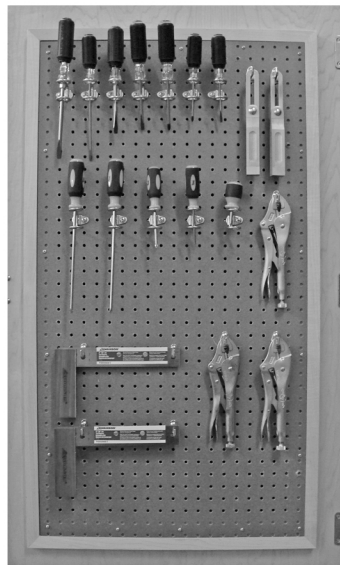

# Tool Layout

PHOTOS COURTESY OF PAXTON/PATTERSON

[www.shainsolutions.com](http://www.shainsolutions.com)

## LEFT DOOR

Hook #22  
0502522 1-1/2"  
Right Angle Hooks

Hook #25  
0502525 3"  
Right Angle Hooks

Hook #37  
50-0069  
Large Clamp

## RIGHT DOOR

Hook #22  
0502522 1-1/2"  
Right Angle Hooks

Hook #39  
0502539  
Tool Holder

## CENTER

Hook #22  
0502522 1-1/2"  
Right Angle Hooks

Hook #31  
50-0117  
1-1/2" U Hook

Hook #32  
50-0119  
3" U Hook

Hook #46  
50-0087  
U Hook Rack