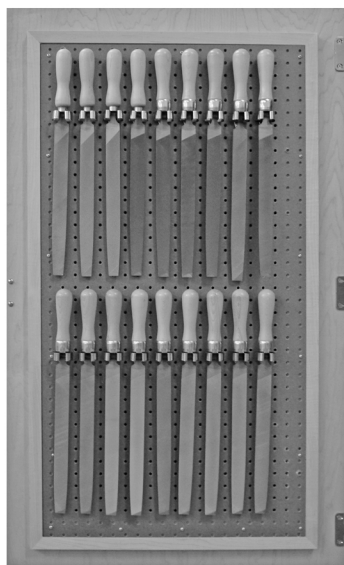

MACHINE SHOP

[SUGGESTED]

Tool Layout

PHOTOS COURTESY OF PAXTON/PATTERSON

www.shainsolutions.com

LEFT DOOR

Hook #22
0502522 1-1/2"
Right Angle Hooks

Hook #37
50-0069
Large Clamp

Hook #39
0502539
Tool Holder

CENTER

Hook #22
0502522 1-1/2"
Right Angle Hooks

Hook #25
0502525 3"
Right Angle Hooks

Hook #31
50-0117
1-1/2" U Hook

Hook #32
50-0119
3" U Hook

Hook #39
0502539
Tool Holder

RIGHT DOOR