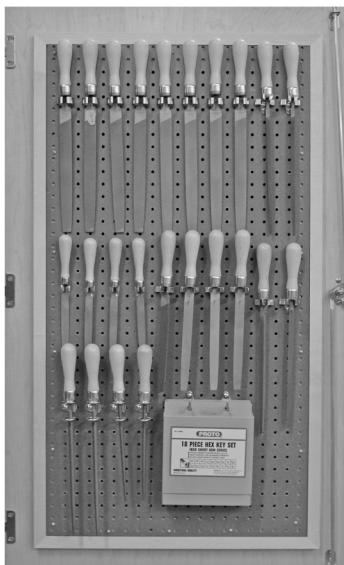

MACHINE SHOP

[SUGGESTED]

Tool Layout

PHOTOS COURTESY OF PAXTON/PATTERSON

www.shainsolutions.com

LEFT DOOR

Hook #22
0502522 1-1/2"
Right Angle Hooks

Hook #37
50-0069
Large Clamp

Hook #39
0502539
Tool Holder

CENTER

Hook #22
0502522 1-1/2"
Right Angle Hooks

Hook #25
0502525 3"
Right Angle Hooks

Hook #31
50-0117
1-1/2" U Hook

Hook #32
50-0119
3" U Hook

Hook #39
0502539
Tool Holder

RIGHT DOOR