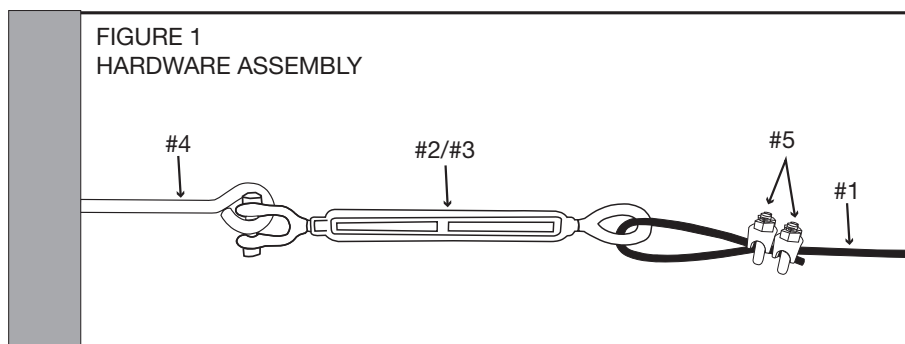

## PARTS LIST

| UNITS | REF. | DESCRIPTION                               |
|-------|------|---|
| 500'  | #1   | 1/4" GAC Cable                            |
| (4)   | #2   | TB-12 Turnbuckles (for horizontal cables) |
| (4)   | #3   | TB-6 Turnbuckles (for vertical cables)    |
| (8)   | #4   | 1/2" x 12" Long Eyebolts                  |
| (30)  | #5   | 1/4" Cable Clamps                         |
| (400) | #6   | 8 mm Carabiner Clips                      |

Recommended Pole Size: (Poles not included)  
10.75"OD x 0.375" Wall

Recommended Netting:  
High-Impact 1-3/4" Sq Mesh Rope Bound Netting

### NOTE: (IF INSTALLING WITH A WALL)

- Eyebolts are recommended every 3' - 4' on top of wall to anchor bottom cable
- Wall and hardware/eyebolts for wall are not included