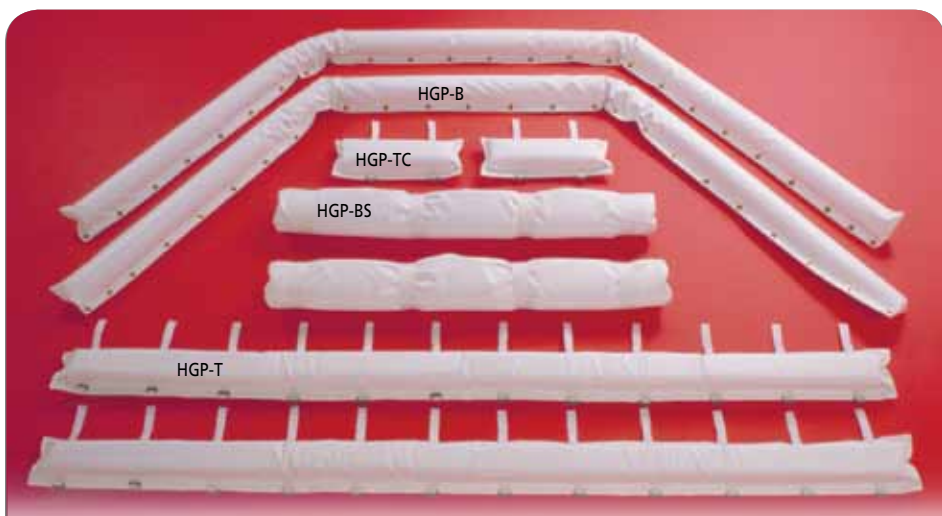

## Hockey Goals

### Professional Hockey Frame (Item # 39200)

- 6' W x 4' H opening and 44" deep (NHL spec)
- Uprights and crossbar are constructed from 2-3/8" OD
- Schedule 40 Steel Pipe
- Powder coated red frame for a durable long lasting finish
- Sold per pair
- Nets, Net Protectors and Padding are sold separately
- As seen in NHL

### The Rec Net (HG-300) (Item # 39202)

- 4' H x 6' W opening with 40" base depth, 19" top shelf
- 2" OD galvanized steel frame
- Powder coated high gloss red
- Sold as a single goal
- Welded lacing bar for net attachment
- Includes heavy-duty net & net protector
- Grade 8 bolts lock the frame together tightly

### Street Hockey Goal

(Item # 39204)

- 4' H x 6' W Opening with 33" Base Depth, 15" Top Shelf
- 1-3/8" OD Galvanized Steel Frame
- Powder Coated High Gloss Red
- Sold as a Single Goal
- "Quick Cable" system allows goal to be stored six inches high in just seconds
- Includes heavy-duty net & net protector
- Grade 8 bolts lock the frame together tightly