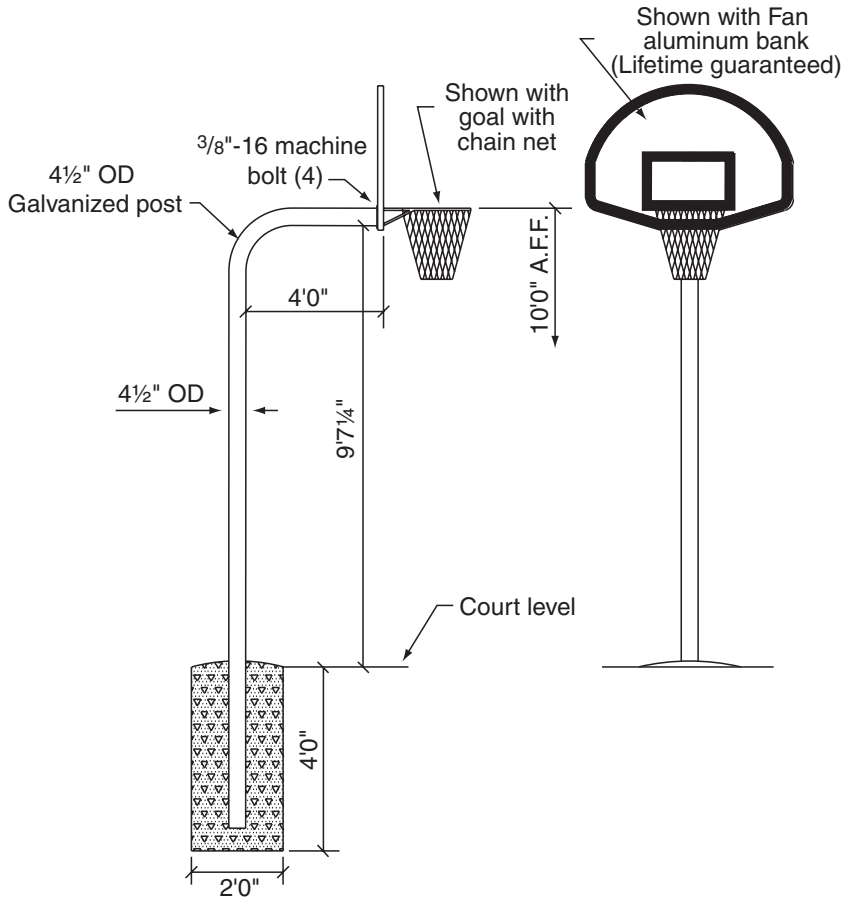

# EZ Fold<sup>®</sup> 5063XY

Outdoor Backstop—4½"  
Gooseneck Post with 4' Extension by

**DRAPER**

## Specifications-EZ Fold 5063XY Outdoor Backstop

4½" Gooseneck Post with 4' Extension

### Product Description

Basketball Backstop shall be the 5063XY Outdoor Backstop by Draper, Inc. Spiceland, IN.

5063XY Backstop shall have a 4½" OD heavy-wall galvanized post with an approximate 18" radius to extend the face of the backboard 4'0" from the front edge of the post. The backboard and goal bolt directly to the post forming a solid unit that transfers loads to the heavy-duty steel post to eliminate strain on the backboard.

XY indicates the backboard and goal. Backstop available with a variety of backboards and goals per chart below.