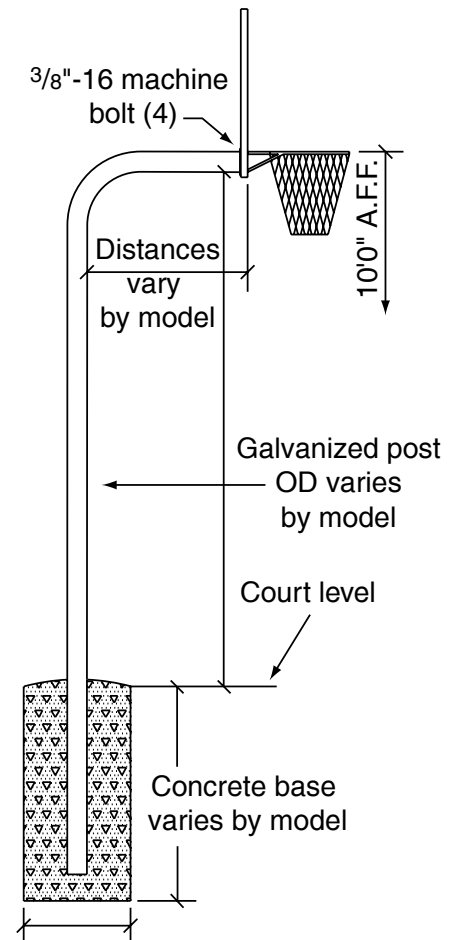

# BASKETBALL OUTDOOR GOOSENECK STYLE POST 5-6 FT.

POPULAR OUTDOOR GOAL SYSTEM, 5-6 FT GOOSENECK DISTANCE

■ The Gooseneck Style Basketball Post Set extends the face of the backboard from the front edge of the post. The backboard and goal bolt directly to the post forming a solid unit. This eliminates strain on the backboard, if a player hangs on the goal, by transferring the load to the heavy-duty steel post. The Gooseneck Style Basketball Post Sets are ideal for outdoor school playgrounds, parks, camps, and other outdoor applications.

## FEATURES 5064XY:

- Extends face of the backboard approximately 5' (1.52 m) from the front edge of the post.
- It is constructed of 4-1/2" (114 mm) OD heavy-walled galvanized pipe formed with an approximate 18" (46 cm) radius.

## FEATURES 5065XY:

- Extends face of the backboard approximately 6' (1.83 m) from the front edge of the post.
- It is constructed of 5-9/16" (141 mm) OD heavy-walled galvanized pipe formed with an approximate 24" (61 cm) radius.
- Post allows for a 48" (1.22 m) bury into the ground.

## OPTIONS:

- Backstop is available with a variety of backboards and goals.  
**Part number: X** indicates backboard.  
**Part number: Y** indicates goal.
- Outdoor backstop pad.