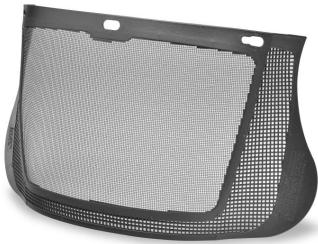

SV-70

SV-70 STEEL MESH SCREEN

Ref. WELSV70_

Product specifications

The SV-70 steel mesh screen offers impact resistance and is intended to deflect flying objects.

Material: Steel Mesh

Frame: Nylon

COLOR

Black

SIZE

No size

Product Use - Risks

Shock

Agriculture / Green areas
craftman

Construction / Civil engineering

Second work /

Provides wraparound protection against particulates.

Protects from flying debris.

Allows air circulation through steel mesh.

Coated steel construction and steel mesh screen.

Measures 7.25 inches x 13 inches.