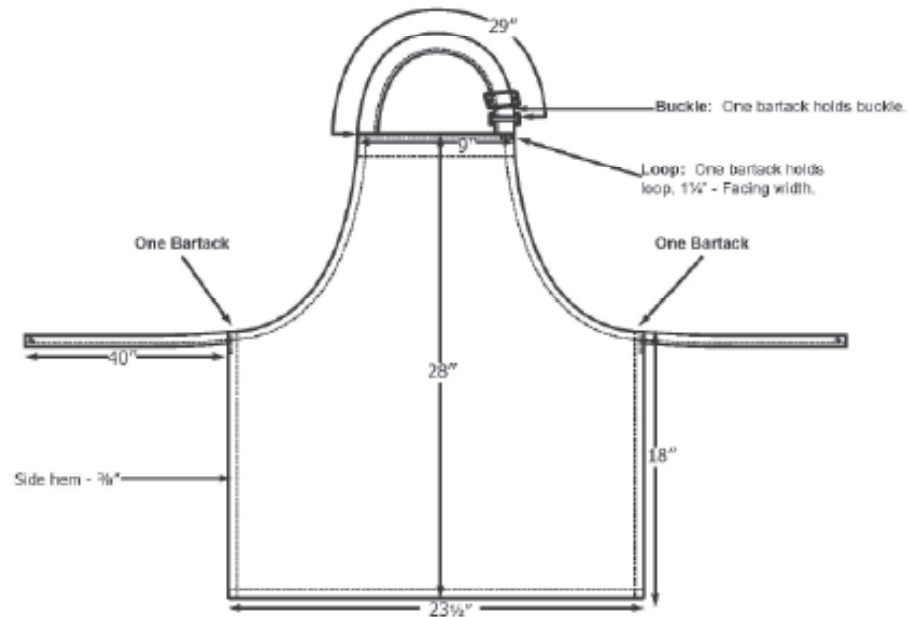

NO POCKET BIB APRON #9004

- 65% Polyester/35% Cotton twill; 7 oz.wt.
- Bib apron; no pockets
- Slide adjustment
- Size: 28" L X 24" W
- Long ties for back/front closure
- Machine washable

PRODUCT MEASUREMENTS

000 White
11-0601 TCX

007 Navy
19-4010 TCX

010 Black
19-4008 TCX

012 Red
19-1761 TCX

015 Khaki
17-1019 TCX

041 Royal
19-4057 TCX

063 Wine
19-1724 TCX