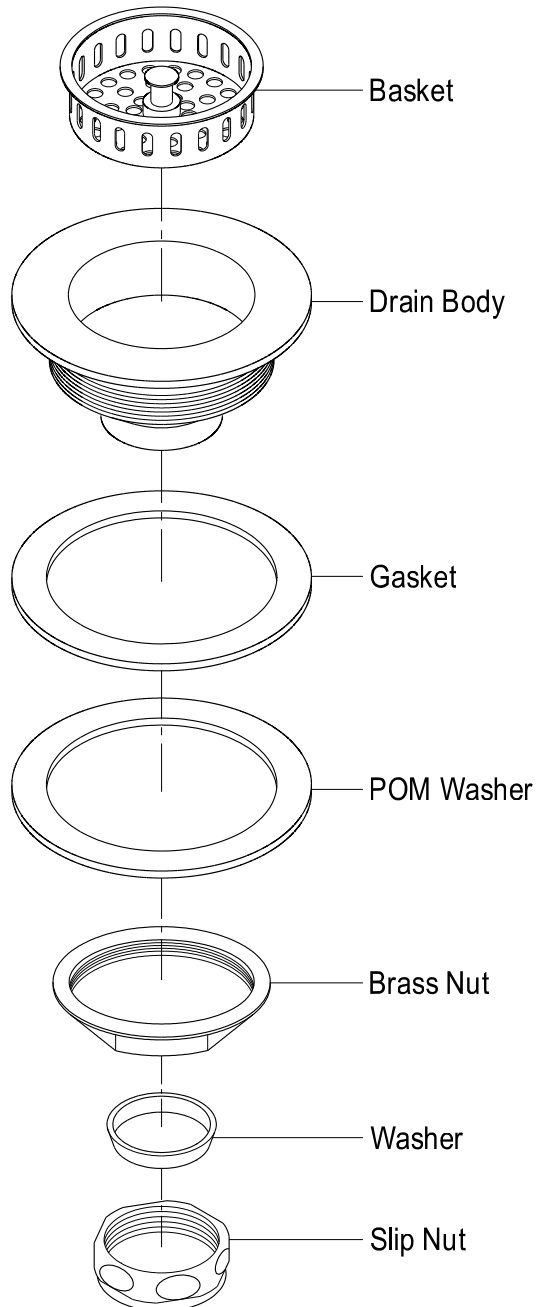

## INSTALLATION INSTRUCTIONS For Use With EOD's Basket Strainer

NOTE: USE TEFLON TAPE ON ALL THREADED CONNECTIONS

[www.eodfaucet.com](http://www.eodfaucet.com)

TOLL-FREE CUSTOMER SERVICE: 877-FAUCET-1(328-2381)