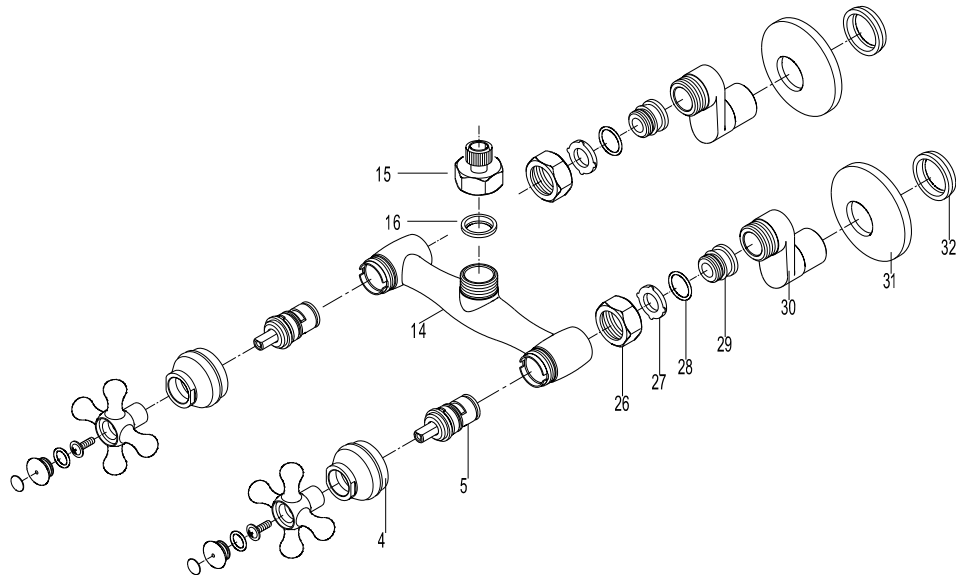

CC2131,2,5,8

WALL MOUNT CONVERTO TUB FAUCET W/O SPOUT

Nov 8, 2004

Note: Drawing shows overall style of the product, faucet handle style may be different to the product model number this chart is referring to.