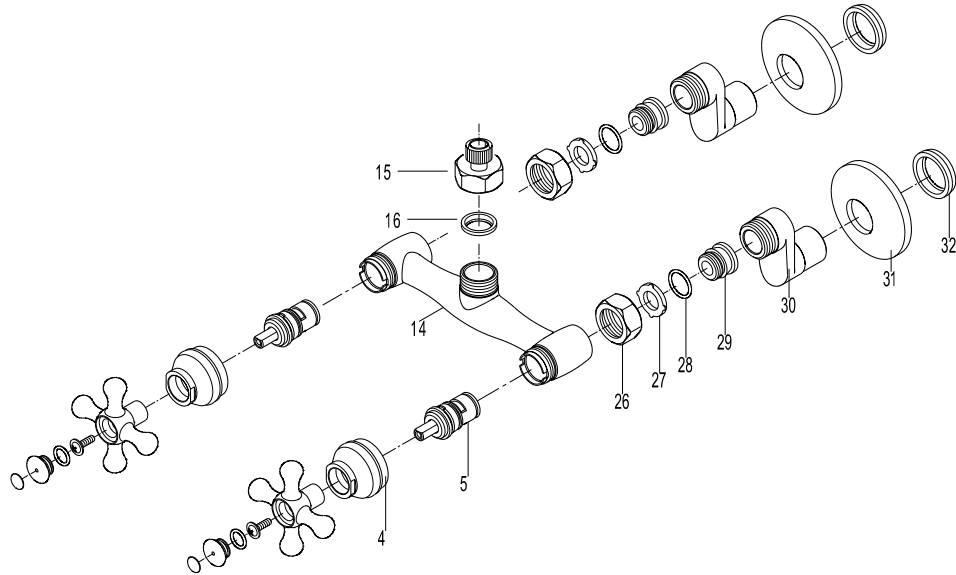

CC2131,2,5,8

WALL MOUNT CONVERTO TUB FAUCET W/O SPOUT

Nov 8, 2004

Note: Drawing shows overall style of the product, faucet handle style may be different to the product model number this chart is referring to.