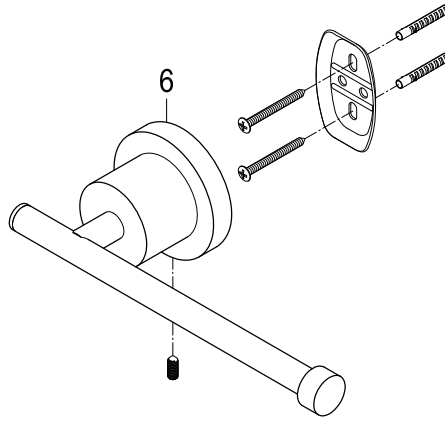

BAH821330478MB,C,PB,ORB,PN,SB,SN

5-Piece Bathroom Accessory Set

Part #	QTY
1.	12
2.	6
3.	12
4.	1
5.	6
6.	1
7.	1
8.	2
9.	1
10.	2

Toilet Paper Holder

Towel Ring

Robe Hook

30" Dual Towel Bar