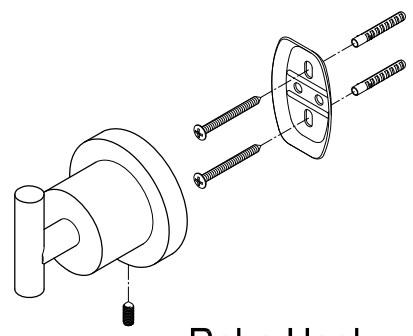

BAH821330478MB,C,PB,ORB,PN,SB,SN

5-Piece Bathroom Accessory Set

Part #	QTY
1.	12
2.	6
3.	12
4.	1
5.	6
6.	1
7.	1
8.	2
9.	1
10.	2

Toilet Paper Holder

Towel Ring

Robe Hook

30" Dual Towel Bar