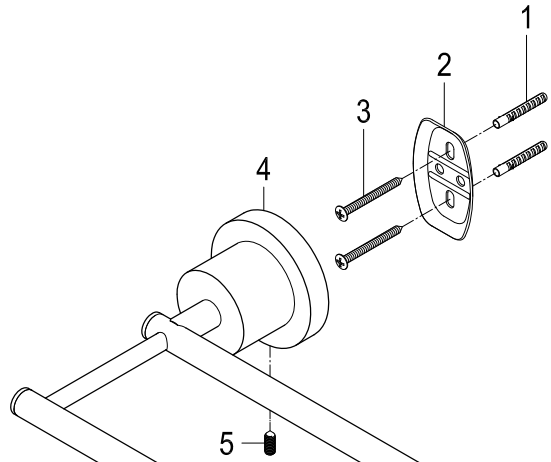

BAH821330478MB,C,PB,ORB,PN,SB,SN

5-Piece Bathroom Accessory Set

Part #	QTY
1.	12
2.	6
3.	12
4.	1
5.	6
6.	1
7.	1
8.	2
9.	1
10.	2

Toilet Paper Holder

Towel Ring

Robe Hook

30" Dual Towel Bar