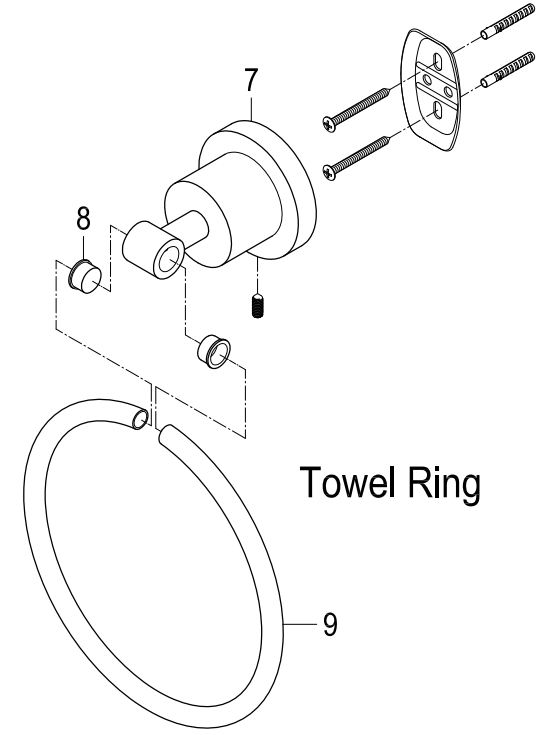

BAH821330478MB,C,PB,ORB,PN,SB,SN

5-Piece Bathroom Accessory Set

Part #	QTY
1.	12
2.	6
3.	12
4.	1
5.	6
6.	1
7.	1
8.	2
9.	1
10.	2

Toilet Paper Holder

Towel Ring

Robe Hook

30" Dual Towel Bar