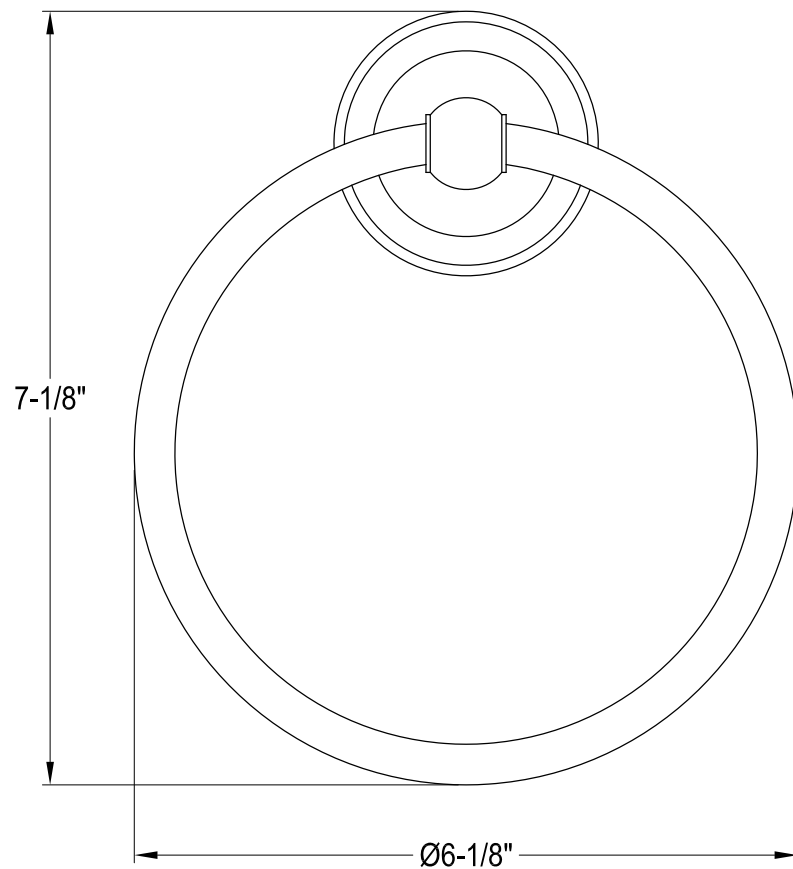

BA1753MB,C,PB,AB,ORB,BB,SN

24" Dual Towel Bar

BA1754MB,C,PB,AB,VN,ORB,BB,SN

Towel Ring

BA1758MB,C,PB,AB,VN,ORB,BB,SN

Toilet Paper Holder