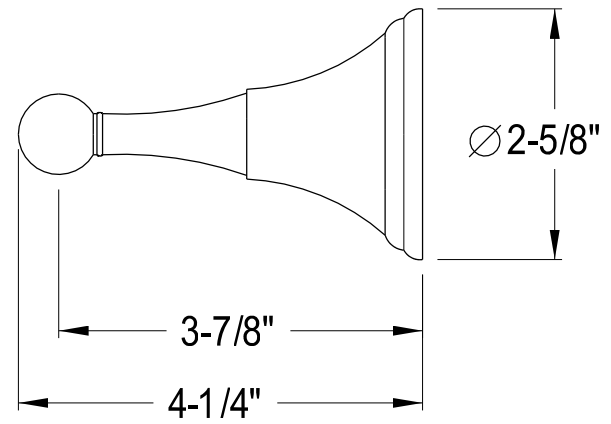

BA2972C,PB,ORB,SN

18" Towel Bar

BA2978C, PB, ORB, SN

Toilet Paper Holder

BA2979C, PB, ORB, SN

Glass Shelf