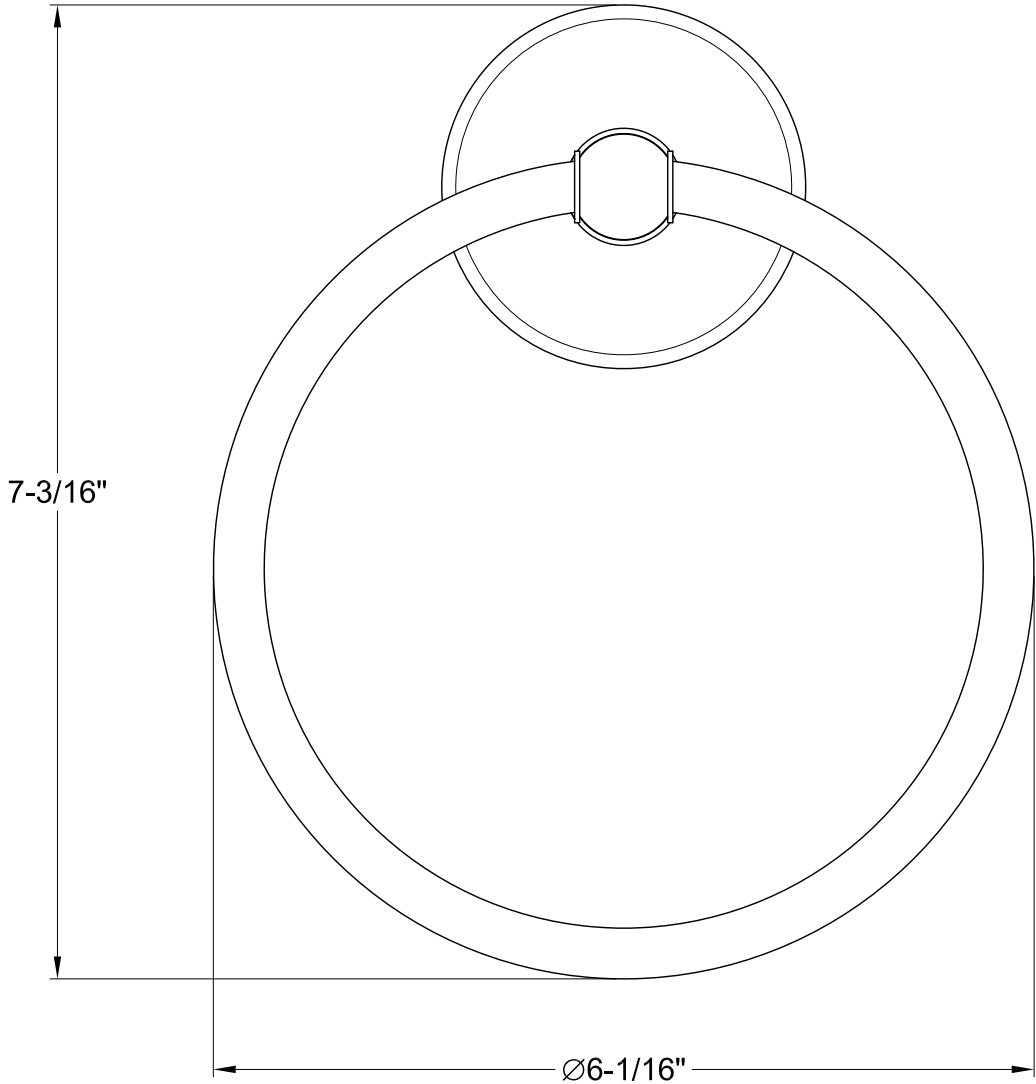

BA312MB,C,PB,ORB,SN

18" Towel Bar

BA314C,PB,ORB,SN

Towel Ring

BA318MB,C,PB,ORB,SN

Toilet Paper Holder