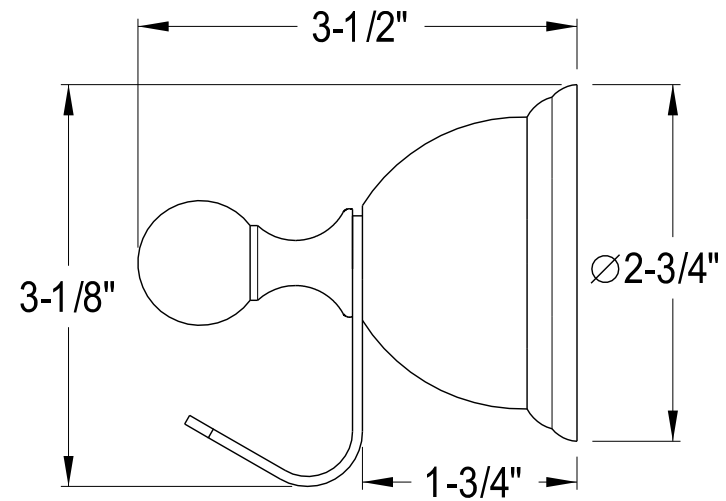

BA3963C, PB, ORB, SN, PN, AB

24" Dual Towel Bar

BA3964C,PB,ORB,SN,PN,AB

Towel Ring

BA3967C,PB,ORB,SN,PN,AB

Robe Hook

BA3968C,PB,ORB,SN,PN,AB

Toilet Paper Holder