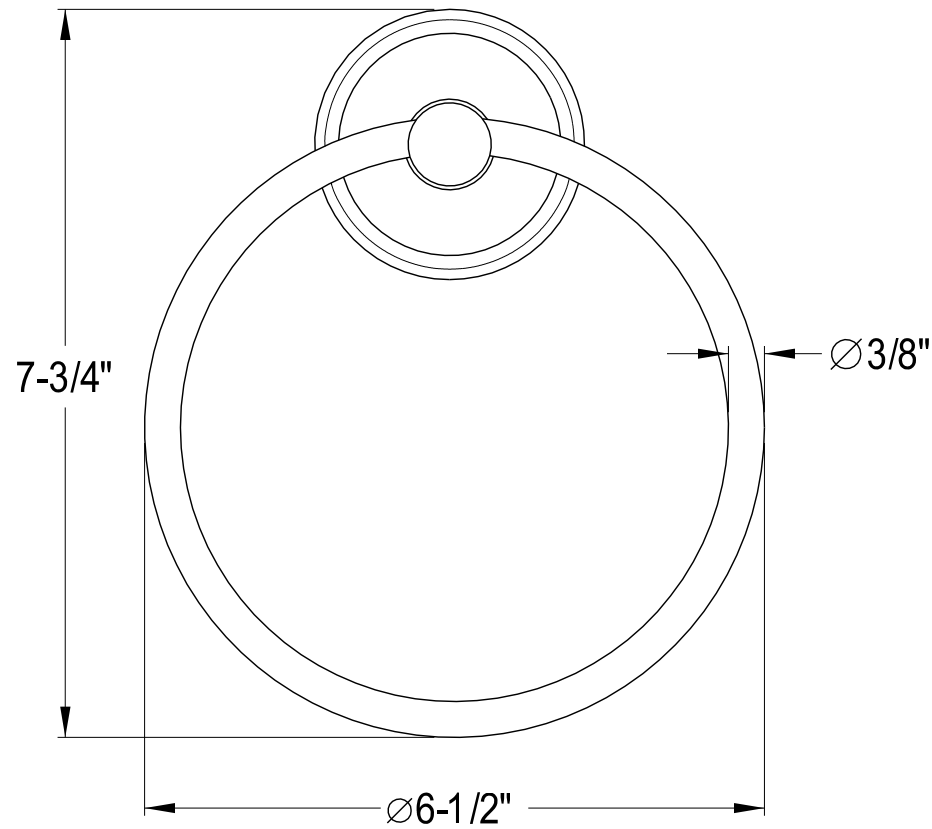

BA3963C, PB, ORB, SN, PN, AB

24" Dual Towel Bar

BA3964C,PB,ORB,SN,PN,AB

Towel Ring

BA3967C,PB,ORB,SN,PN,AB

Robe Hook

BA3968C,PB,ORB,SN,PN,AB

Toilet Paper Holder