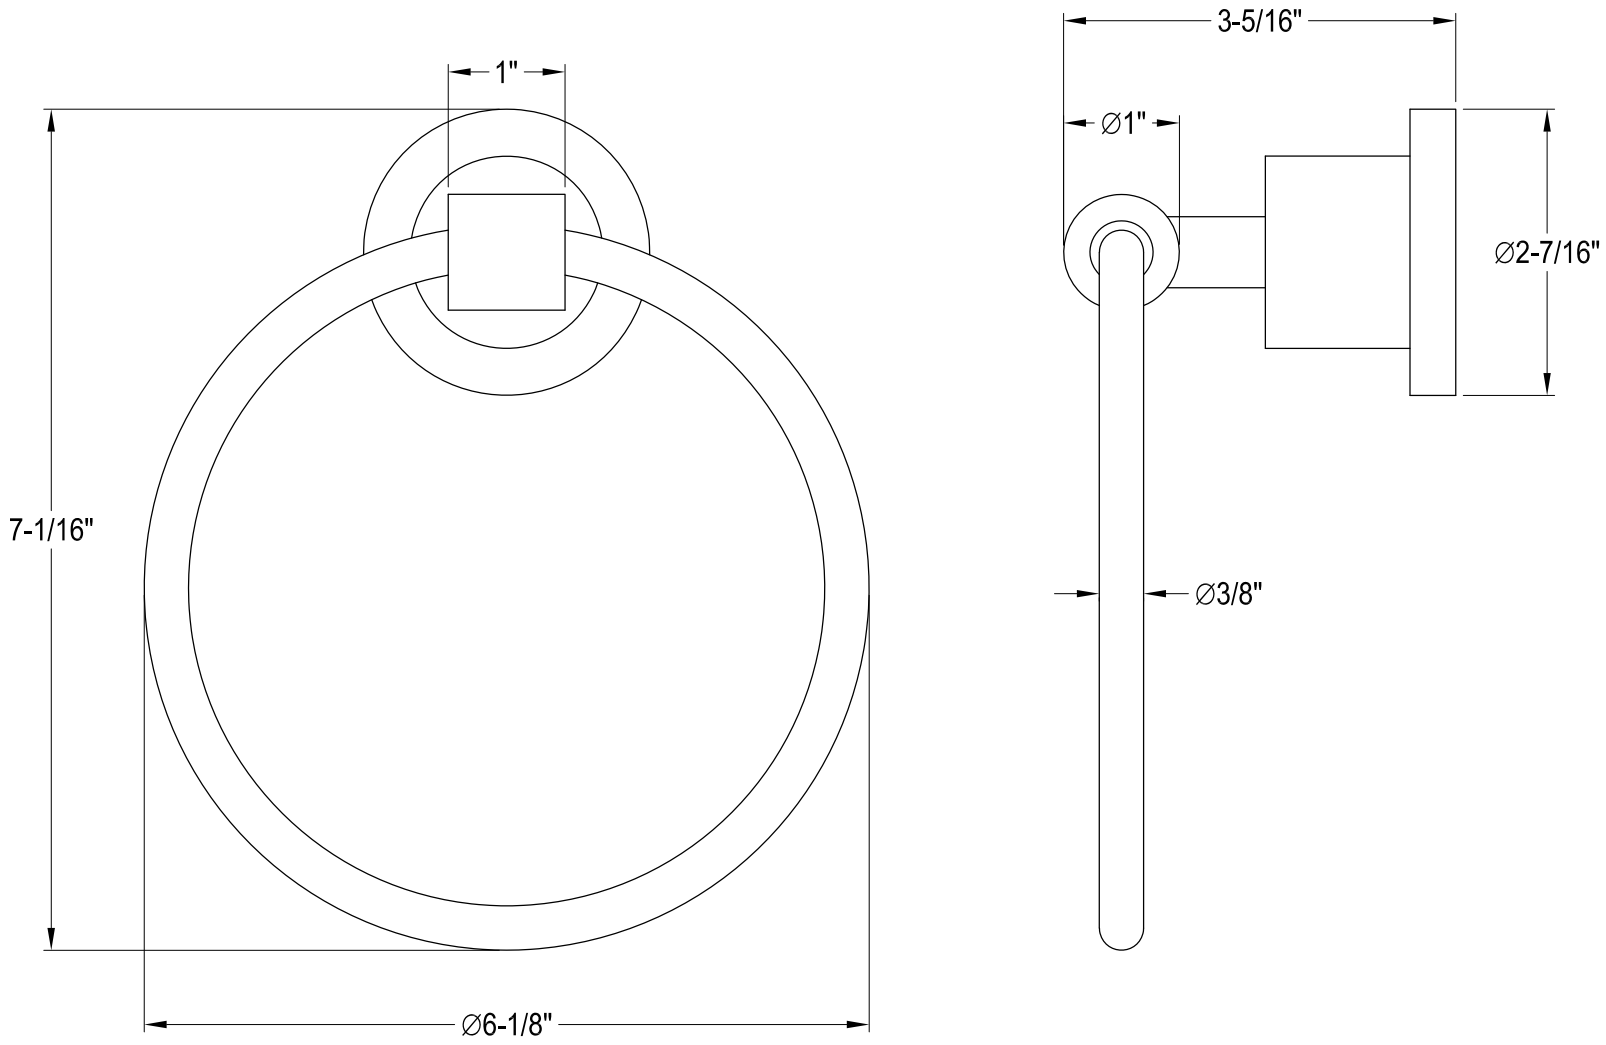

# BA8211MB,C,BB,SN,VN

24" Towel Bar

# BA8214MB,C,BB,SN,VN

Towel Ring