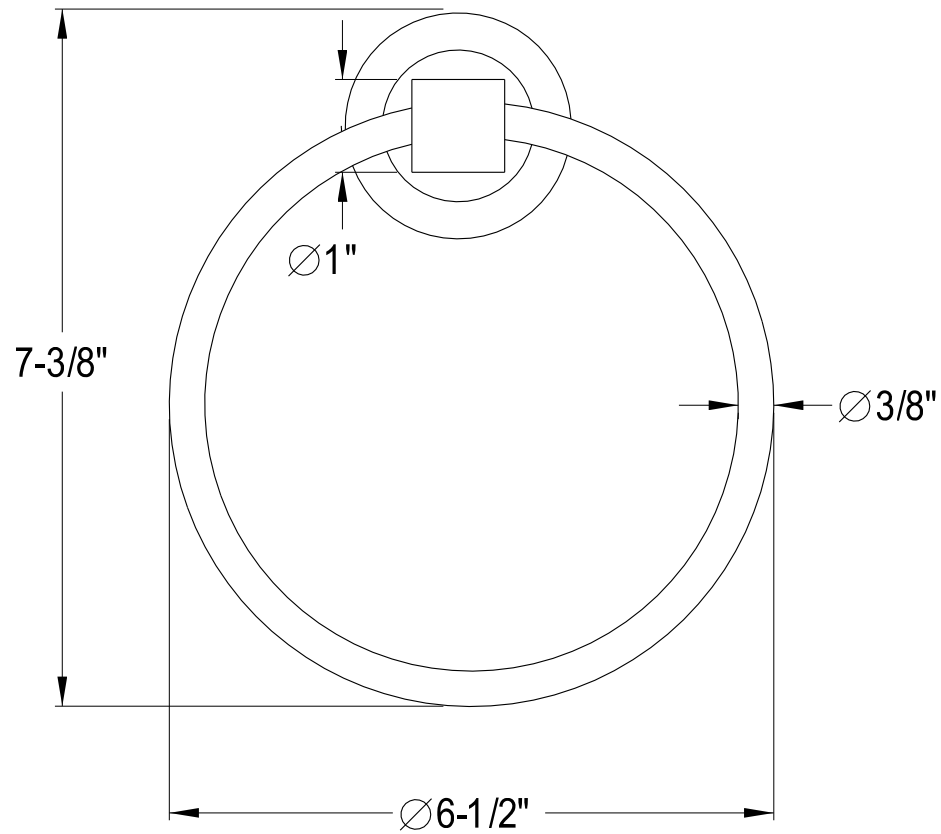

# BA821 2C, SN

18" Towel Bar

# BA8214C, SN

6" Towel Ring

# BA8217C, SN

Robe Hook

# BA8218C, SN

Toilet Paper Holder