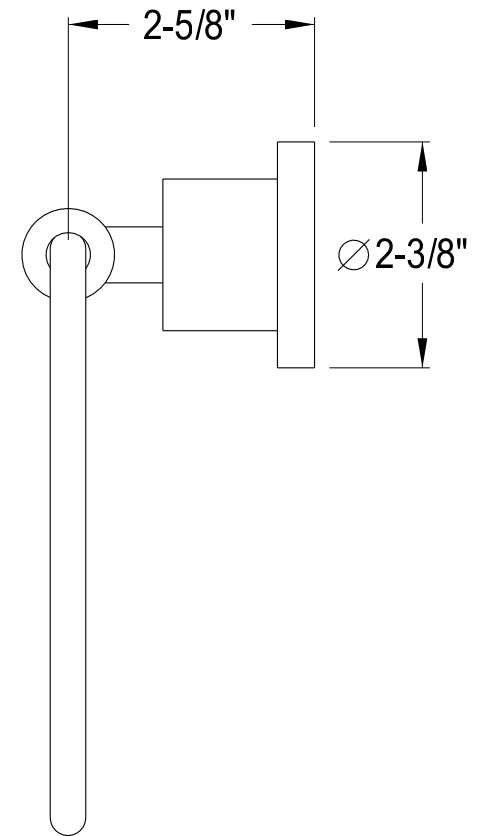

# BA821 2C, SN

18" Towel Bar

# BA8214C, SN

6" Towel Ring

# BA8217C, SN

Robe Hook

# BA8218C, SN

Toilet Paper Holder