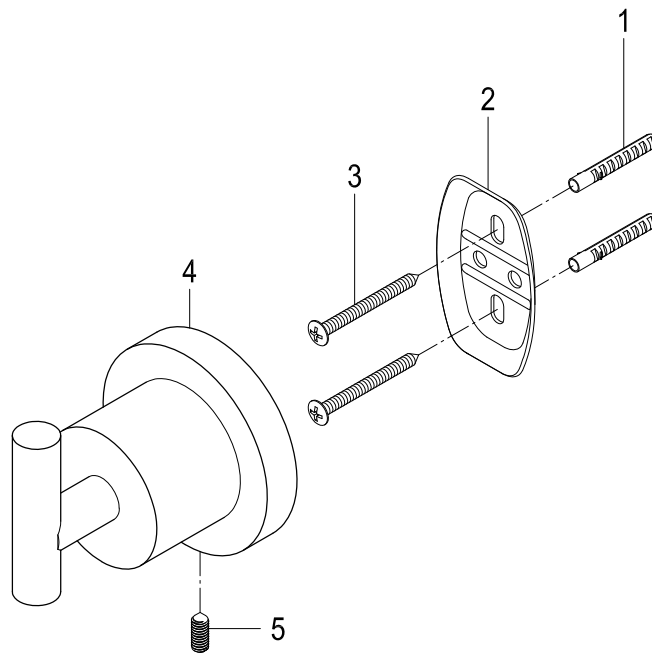

BA8213C,SN

24" Dual Towel Bar

| Part # | QTY |
|--------|-----|
| 1. | 4 |
| 2. | 2 |
| 3. | 4 |
| 4. | 2 |
| 5. | 2 |
| 6. | 2 |
| 7. | 2 |
| 8. | 1 |
| 9. | 1 |

BA8214MB,C,VN,BB,SN

Towel Ring

| Part # | QTY |
|--------|-----|
| 1. | 2 |
| 2. | 1 |
| 3. | 2 |
| 4. | 1 |
| 5. | 1 |
| 6. | 2 |
| 7. | 1 |

BA8217MB,C,VN,BB,SN

Robe Hook

| Part # | QTY |
|--------|-----|
| 1. | 2 |
| 2. | 1 |
| 3. | 2 |
| 4. | 1 |
| 5. | 1 |

BA8218MB,C,VN,BB,SN

Toilet Paper Holder

| Part # | QTY |
|--------|-----|
| 1. | 2 |
| 2. | 1 |
| 3. | 2 |
| 4. | 1 |
| 5. | 1 |