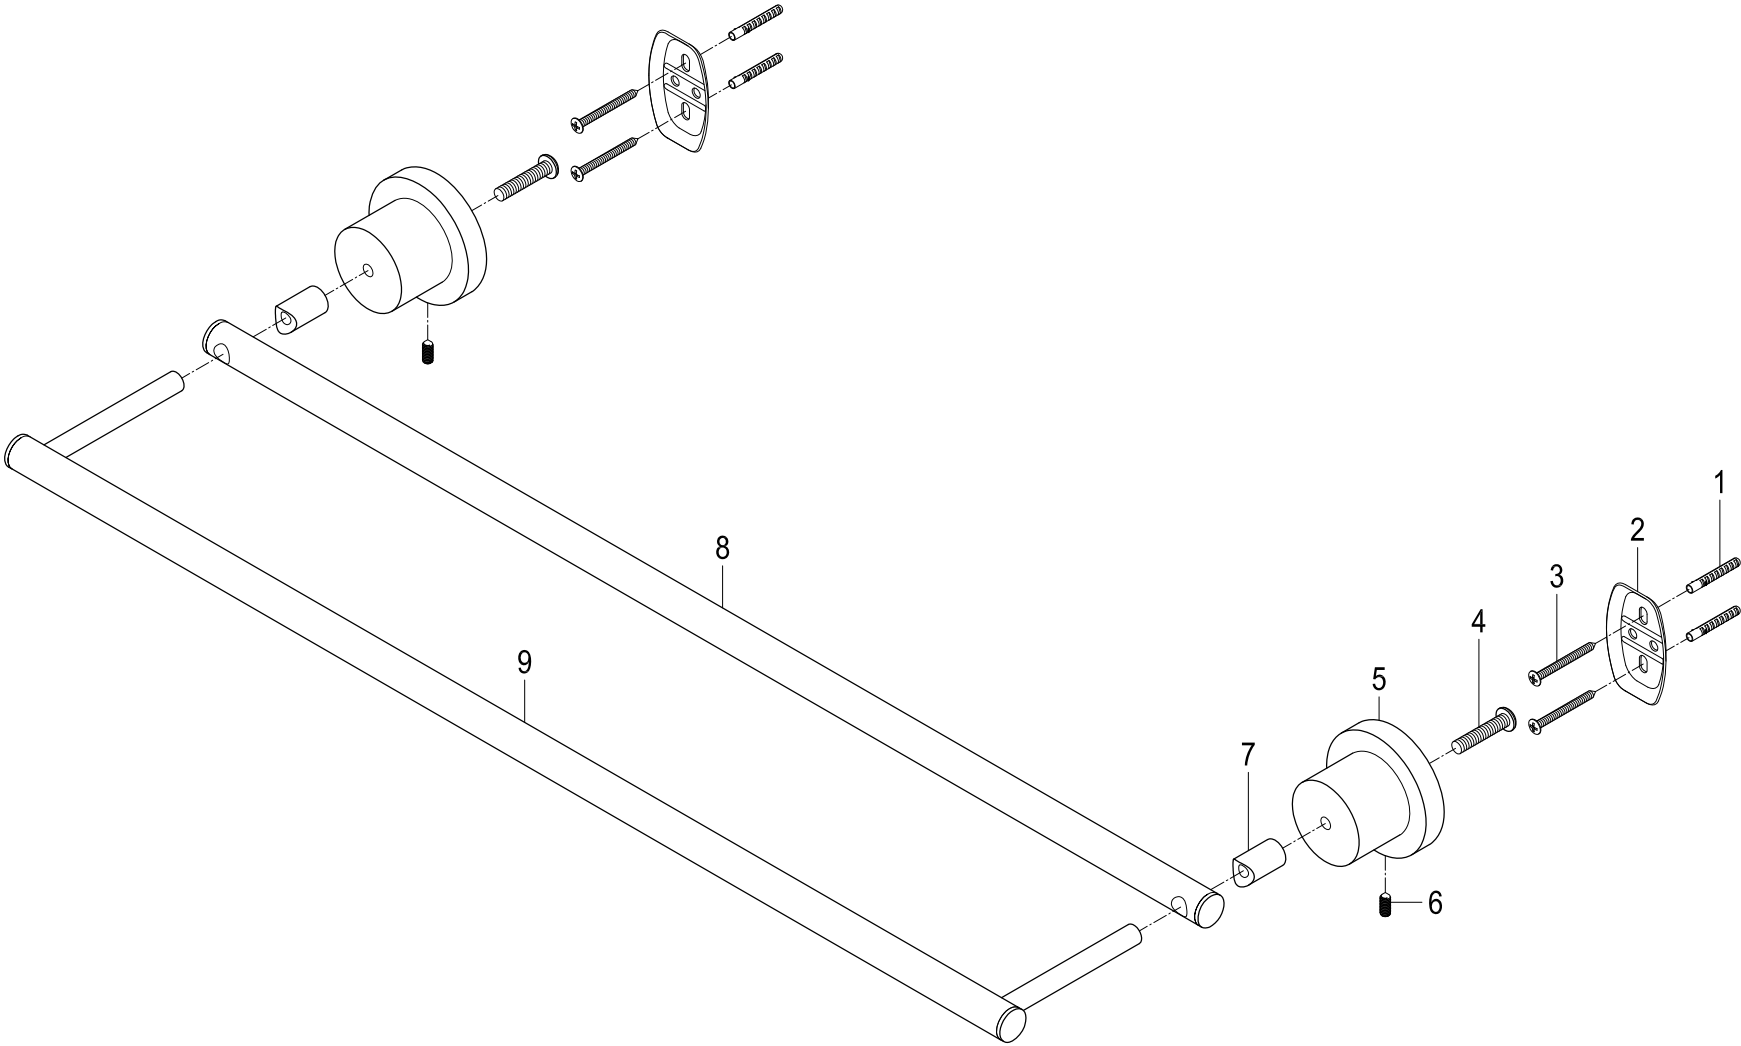

BA8213C,SN

24" Dual Towel Bar

| Part # | QTY |
|--------|-----|
| 1. | 4 |
| 2. | 2 |
| 3. | 4 |
| 4. | 2 |
| 5. | 2 |
| 6. | 2 |
| 7. | 2 |
| 8. | 1 |
| 9. | 1 |

BA8214MB,C,VN,BB,SN

Towel Ring

| Part # | QTY |
|--------|-----|
| 1. | 2 |
| 2. | 1 |
| 3. | 2 |
| 4. | 1 |
| 5. | 1 |
| 6. | 2 |
| 7. | 1 |

BA8217MB,C,VN,BB,SN

Robe Hook

| Part # | QTY |
|--------|-----|
| 1. | 2 |
| 2. | 1 |
| 3. | 2 |
| 4. | 1 |
| 5. | 1 |

BA8218MB,C,VN,BB,SN

Toilet Paper Holder

| Part # | QTY |
|--------|-----|
| 1. | 2 |
| 2. | 1 |
| 3. | 2 |
| 4. | 1 |
| 5. | 1 |