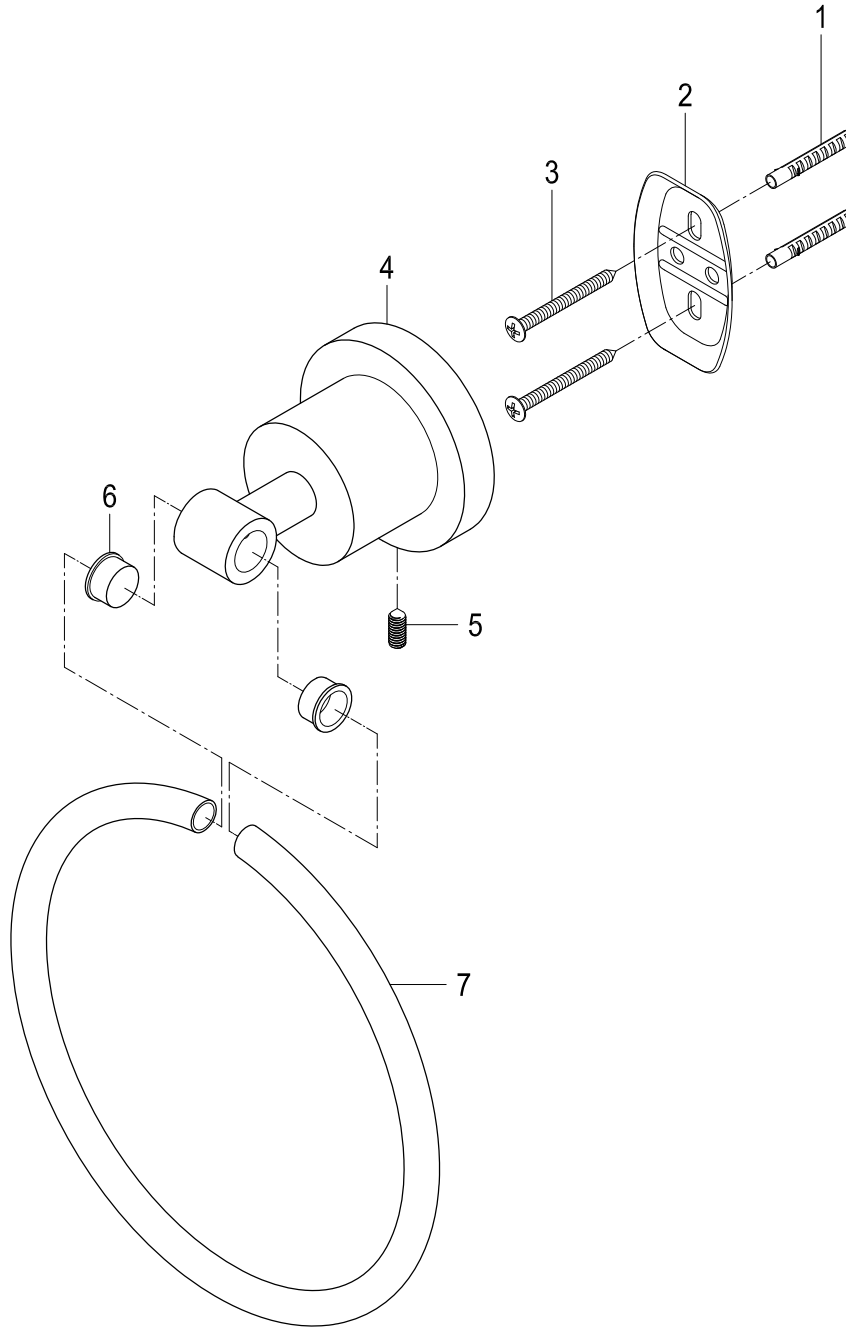

BA8213C,SN

24" Dual Towel Bar

| Part # | QTY |
|--------|-----|
| 1. | 4 |
| 2. | 2 |
| 3. | 4 |
| 4. | 2 |
| 5. | 2 |
| 6. | 2 |
| 7. | 2 |
| 8. | 1 |
| 9. | 1 |

BA8214MB,C,VN,BB,SN

Towel Ring

| Part # | QTY |
|--------|-----|
| 1. | 2 |
| 2. | 1 |
| 3. | 2 |
| 4. | 1 |
| 5. | 1 |
| 6. | 2 |
| 7. | 1 |

BA8217MB,C,VN,BB,SN

Robe Hook

| Part # | QTY |
|--------|-----|
| 1. | 2 |
| 2. | 1 |
| 3. | 2 |
| 4. | 1 |
| 5. | 1 |

BA8218MB,C,VN,BB,SN

Toilet Paper Holder

| Part # | QTY |
|--------|-----|
| 1. | 2 |
| 2. | 1 |
| 3. | 2 |
| 4. | 1 |
| 5. | 1 |