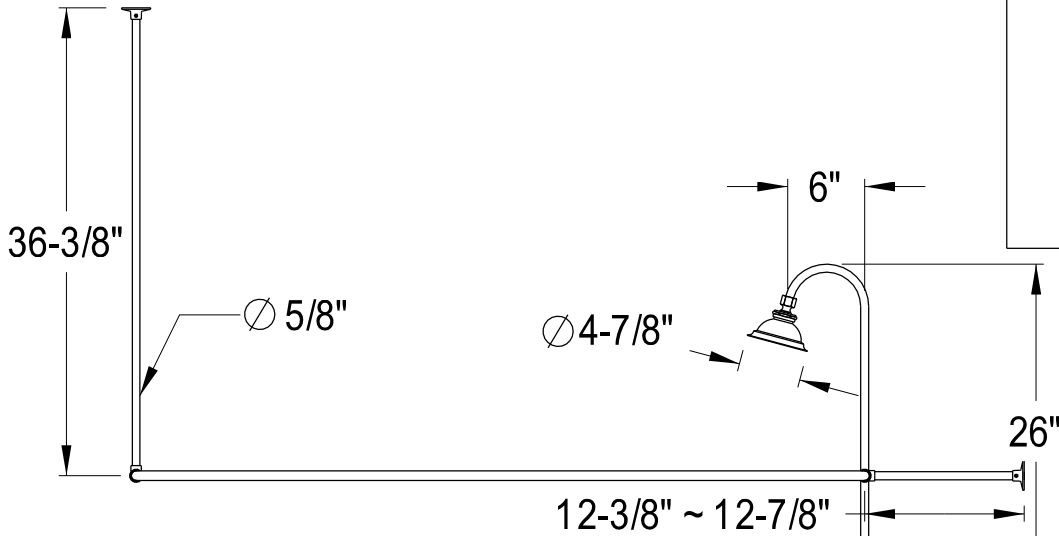

CCK1178DAL

Shower Combo

CC2091, 2, 5, 8
Tub Waste & Overflow, 20 Gauge

CC481, 2, 5, 8
Straight Bath Supply

ABT130-4
Adaptor 1/2" 1/2" IPS
2" 1/2" IPS