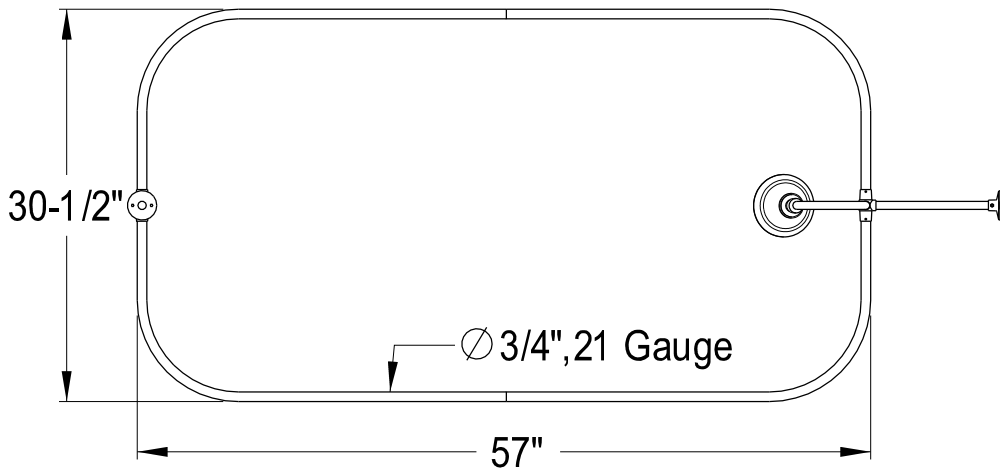

CCK1178DAL

Shower Combo

CC2091, 2, 5, 8
Tub Waste & Overflow, 20 Gauge

CC481, 2, 5, 8
Straight Bath Supply

ABT130-4
Adaptor 1/2" 1/2" IPS
2" 1/2" IPS