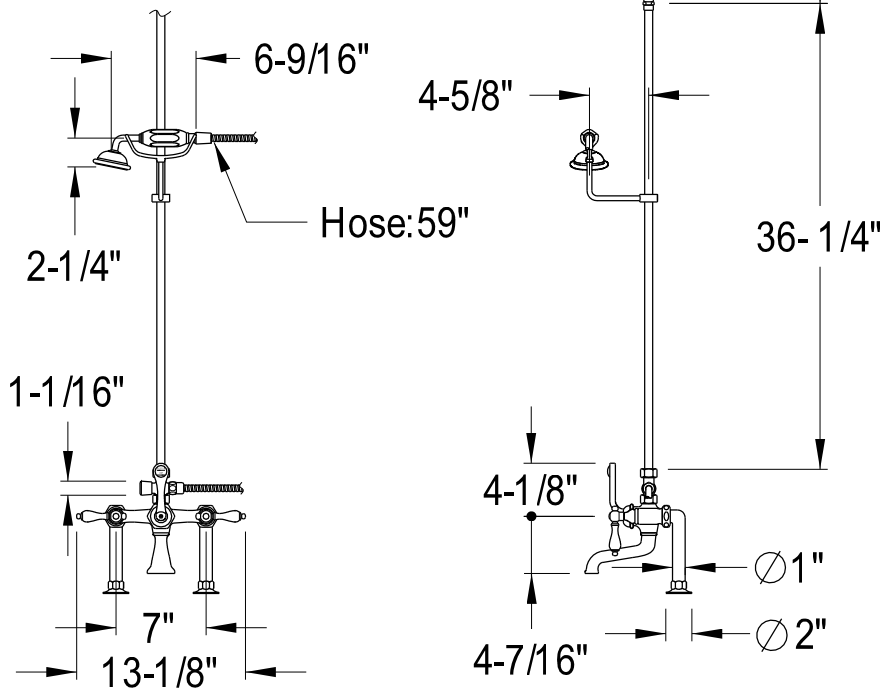

CCK1178DAL

Shower Combo

CC2091, 2, 5, 8
Tub Waste & Overflow, 20 Gauge

CC481, 2, 5, 8
Straight Bath Supply

ABT130-4
Adaptor 1/2" 1/2" IPS
2" 1/2" IPS