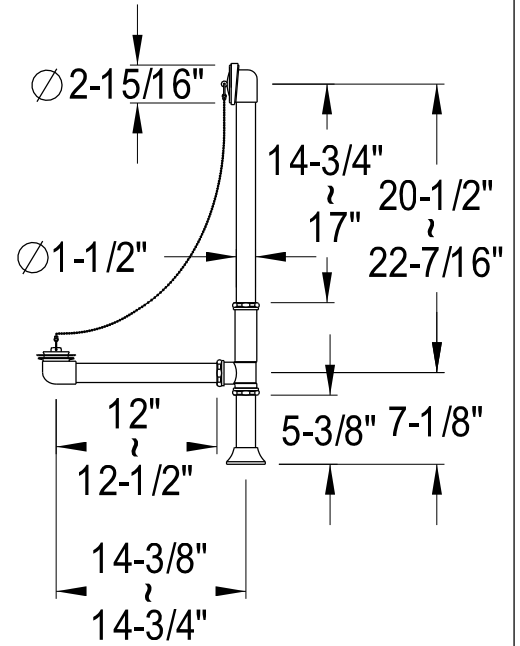

CCK1178DAL

Shower Combo

CC2091, 2, 5, 8
Tub Waste & Overflow, 20 Gauge

CC481, 2, 5, 8
Straight Bath Supply

ABT130-4
Adaptor 1/2" 1/2" IPS
2" 1/2" IPS