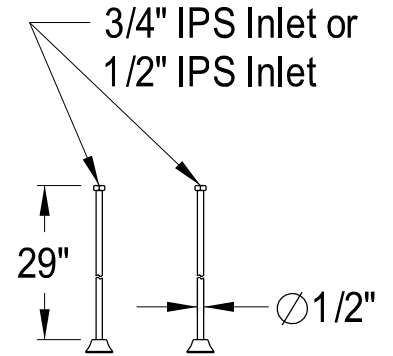

CCK1178DAL

Shower Combo

CC2091, 2, 5, 8
Tub Waste & Overflow, 20 Gauge

CC481, 2, 5, 8
Straight Bath Supply

ABT130-4
Adaptor 1/2" 1/2" IPS
2" 1/2" IPS