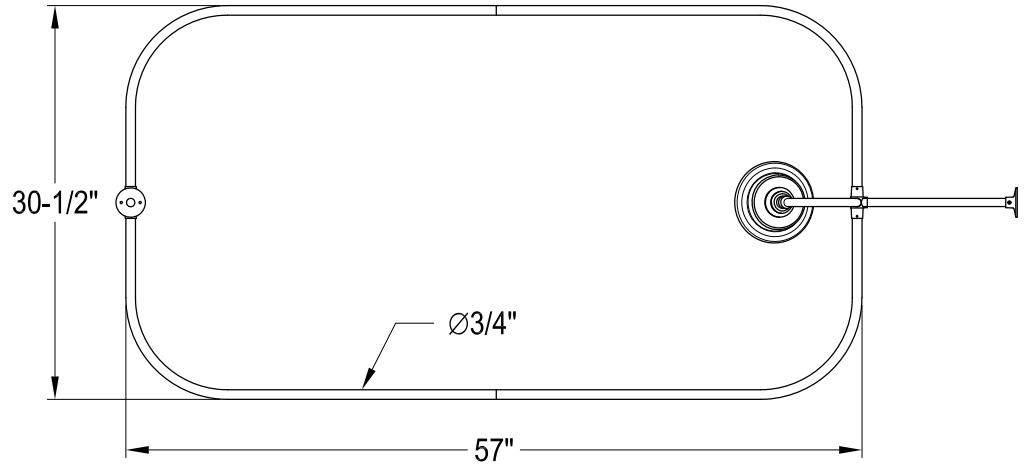

CCK3141HCPL

Shower Combo

CC461,2,5,8 Single Offset Bath Supply

CC2091,2,5,8 Tub Waste & Overflow