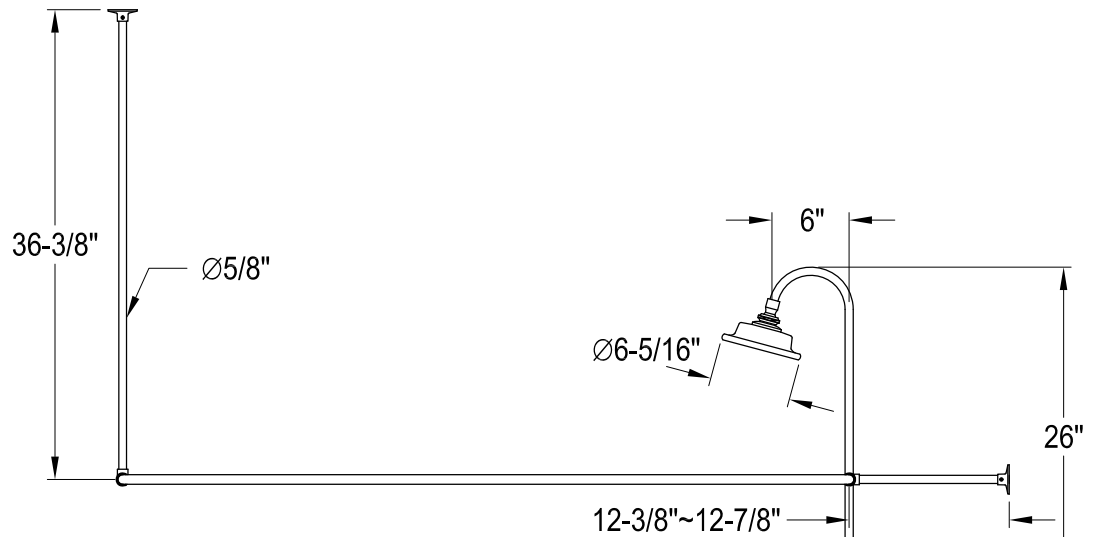

CCK3141HCPL

Shower Combo

CC461,2,5,8 Single Offset Bath Supply

CC2091,2,5,8 Tub Waste & Overflow