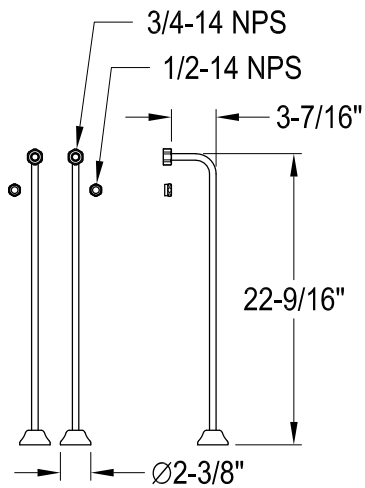

CCK3141HCPL

Shower Combo

CC461,2,5,8 Single Offset Bath Supply

CC2091,2,5,8 Tub Waste & Overflow