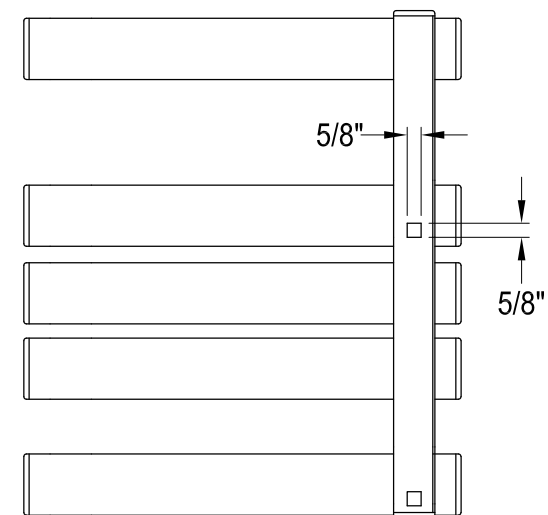

# DTC221950

Aluminum Alloy, Towel Rack with 5 Bars

#7-16 x 1-1/2"(L)

4 sets

#6-18 x 15/32"(L)

4 pcs

Bracket - 2 pcs

Back View