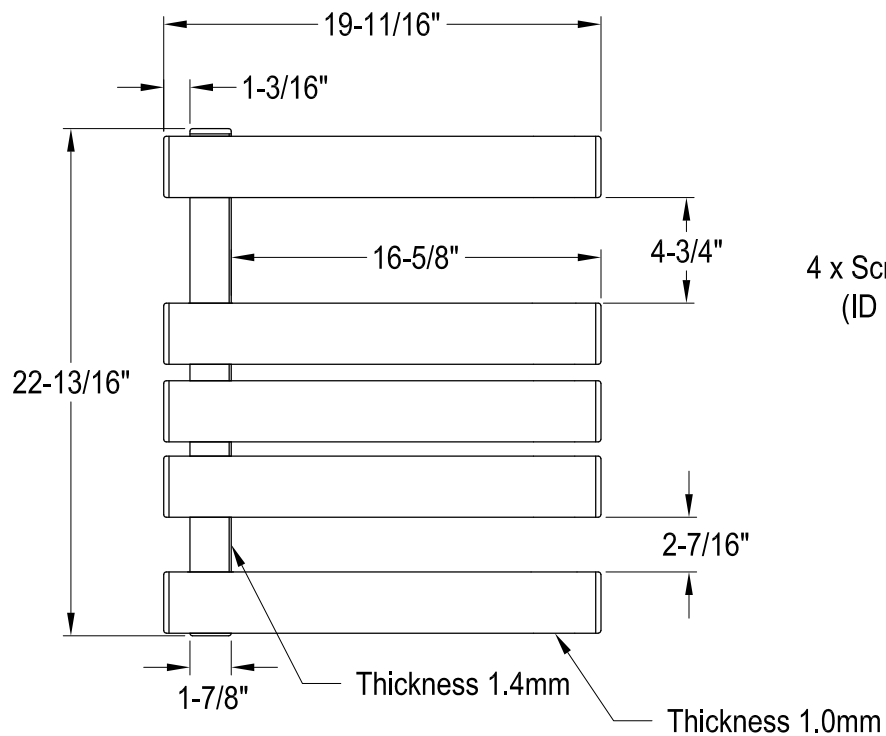

# DTC221950

Aluminum Alloy, Towel Rack with 5 Bars

#7-16 x 1-1/2"(L)

4 sets

#6-18 x 15/32"(L)

4 pcs

Bracket - 2 pcs

Back View