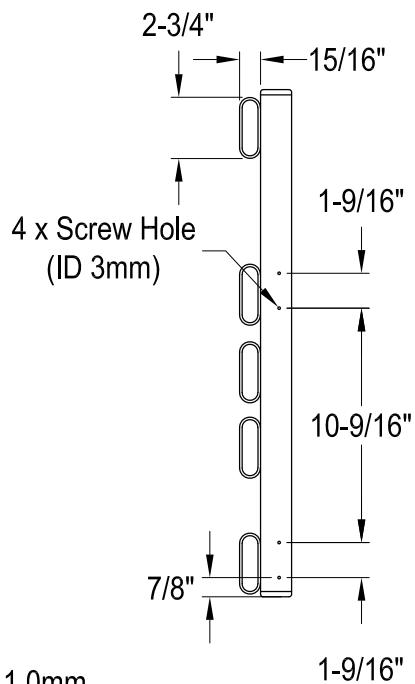

# DTC221950

Aluminum Alloy, Towel Rack with 5 Bars

#7-16 x 1-1/2"(L)

4 sets

#6-18 x 15/32"(L)

4 pcs

Bracket - 2 pcs

Back View