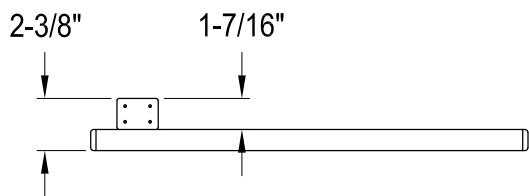

# DTC221950

Aluminum Alloy, Towel Rack with 5 Bars

#7-16 x 1-1/2"(L)

4 sets

#6-18 x 15/32"(L)

4 pcs

Bracket - 2 pcs

Back View