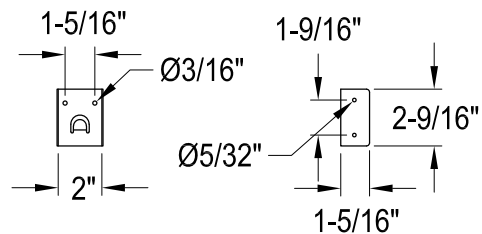

# DTC221950

Aluminum Alloy, Towel Rack with 5 Bars

#7-16 x 1-1/2"(L)

4 sets

#6-18 x 15/32"(L)

4 pcs

Bracket - 2 pcs

Back View