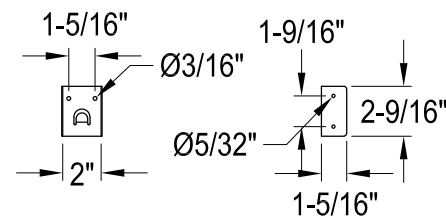

# DTC351980

Aluminum Alloy, Towel Rack with 8 Bars

#7-16 x 1-1/2"(L)

4 sets

#6-18 x 15/32"(L)

4 pcs

Bracket - 2 pcs

4 x Screw Hole (ID 3mm)

Back View