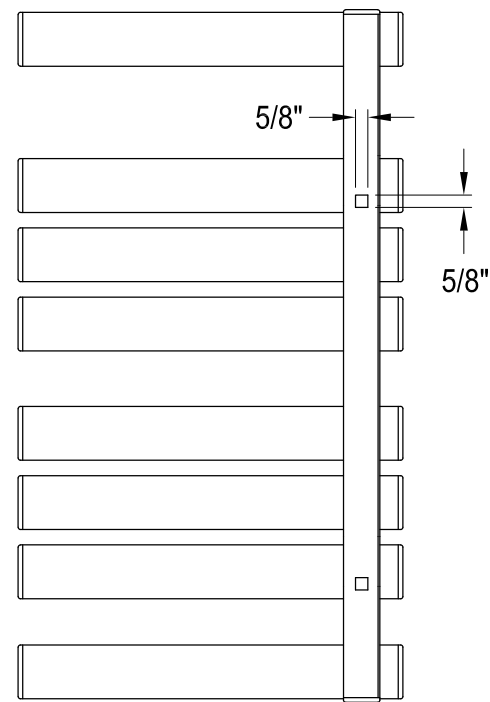

# DTC351980

Aluminum Alloy, Towel Rack with 8 Bars

#7-16 x 1-1/2"(L)

4 sets

#6-18 x 15/32"(L)

4 pcs

Bracket - 2 pcs

4 x Screw Hole (ID 3mm)

Back View