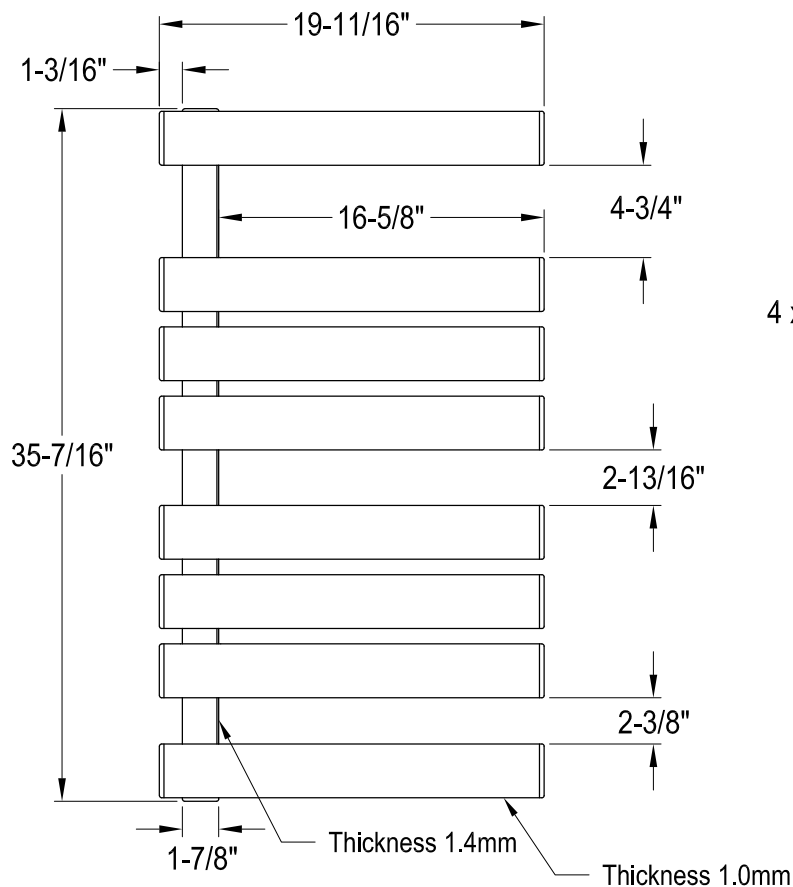

# DTC351980

Aluminum Alloy, Towel Rack with 8 Bars

#7-16 x 1-1/2"(L)

4 sets

#6-18 x 15/32"(L)

4 pcs

Bracket - 2 pcs

4 x Screw Hole (ID 3mm)

Back View