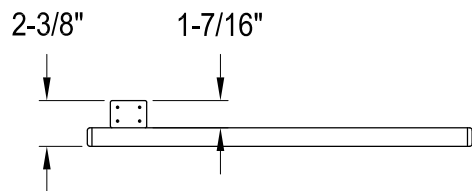

# DTC351980

Aluminum Alloy, Towel Rack with 8 Bars

#7-16 x 1-1/2"(L)

4 sets

#6-18 x 15/32"(L)

4 pcs

Bracket - 2 pcs

4 x Screw Hole (ID 3mm)

Back View