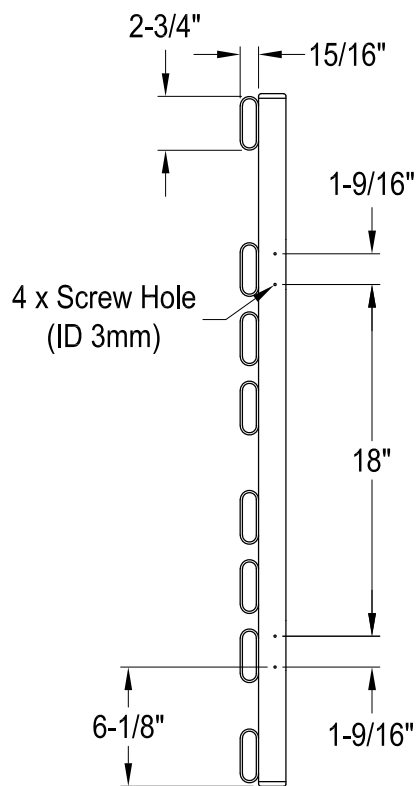

# DTC351980

Aluminum Alloy, Towel Rack with 8 Bars

#7-16 x 1-1/2"(L)

4 sets

#6-18 x 15/32"(L)

4 pcs

Bracket - 2 pcs

4 x Screw Hole (ID 3mm)

Back View