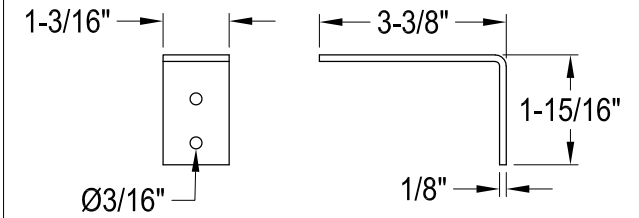

EV2018W1

Semi-Recessed Bathroom Sink

Bracket (2 pcs)

Scale 2:1

Drain Hole Size

(Scale 2:1)