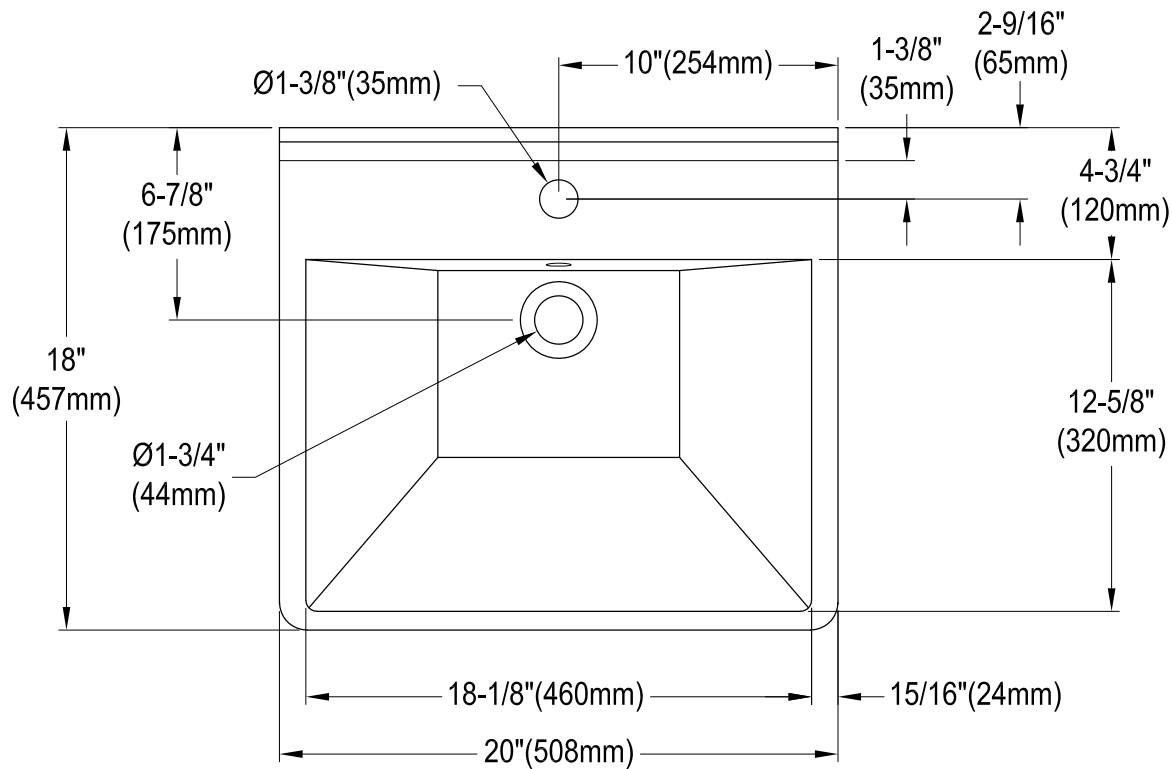

EV2018W1

Semi-Recessed Bathroom Sink

Bracket (2 pcs)

Scale 2:1

Drain Hole Size

(Scale 2:1)