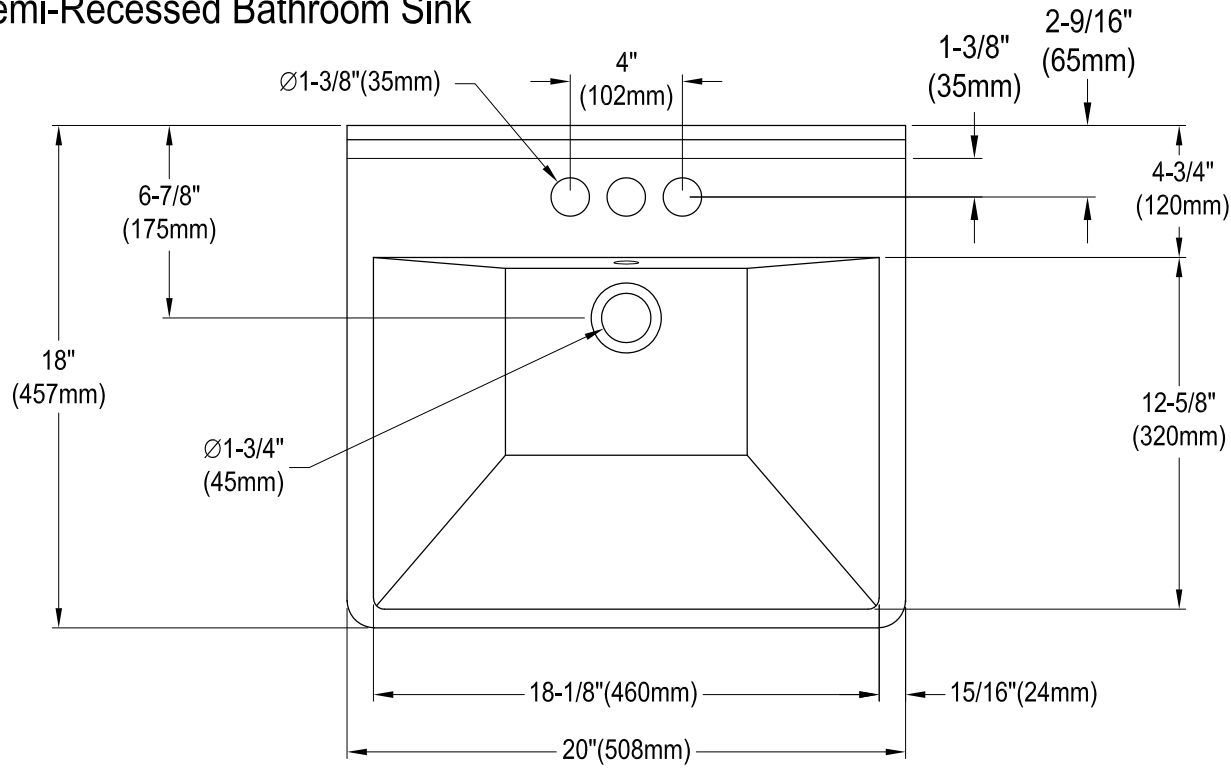

EV2018W34

Semi-Recessed Bathroom Sink

Bracket (2 pcs)

Scale 2:1