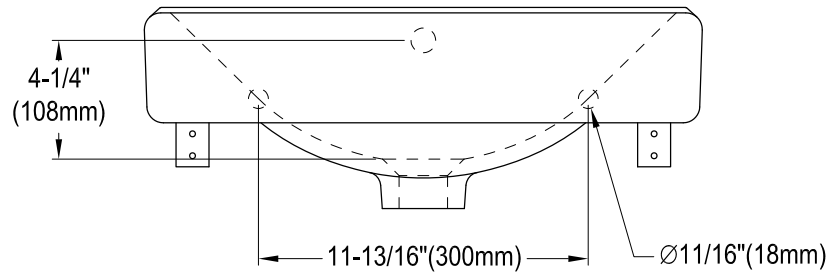

EV2018W34

Semi-Recessed Bathroom Sink

Bracket (2 pcs)

Scale 2:1