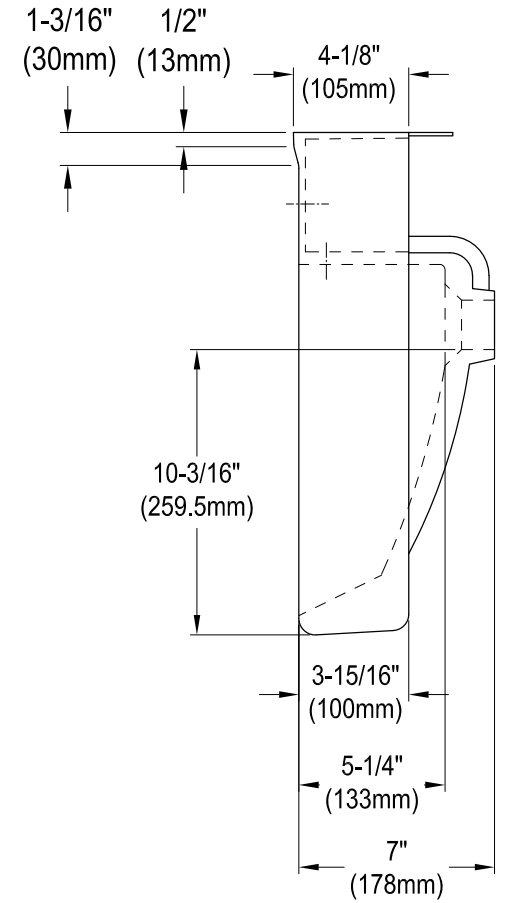

EV2018W34

Semi-Recessed Bathroom Sink

Bracket (2 pcs)

Scale 2:1