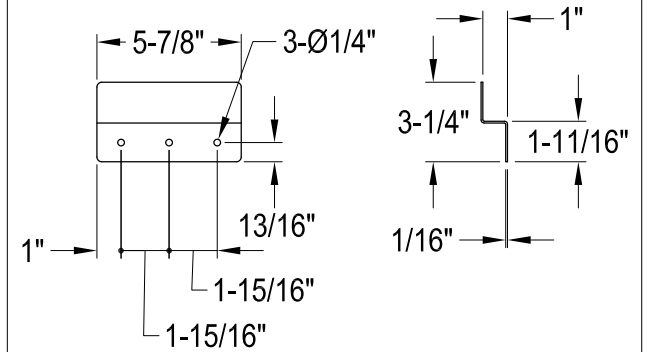

EV3917H0

39" x 17" Rectangular Vessel Sink

VSPBRKT (2pcs)

Drain Hole Size (Scale 2:1)