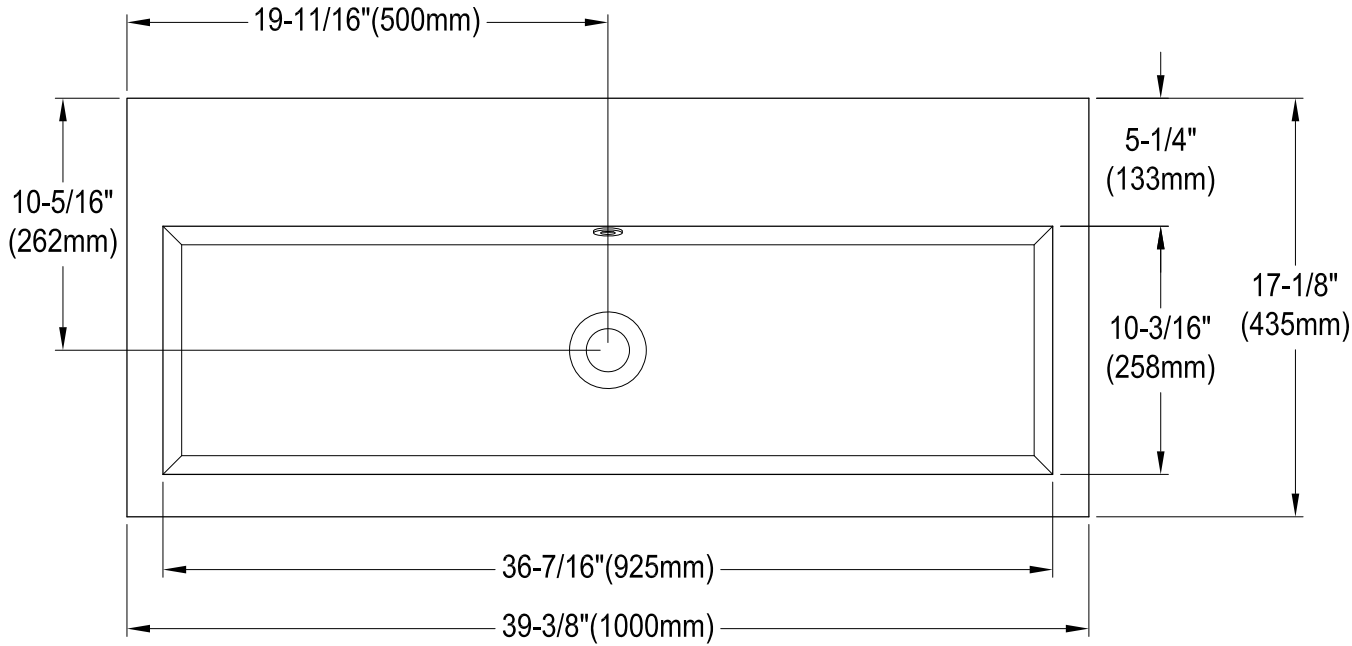

EV3917H0

39" x 17" Rectangular Vessel Sink

VSPBRKT (2pcs)

Drain Hole Size (Scale 2:1)