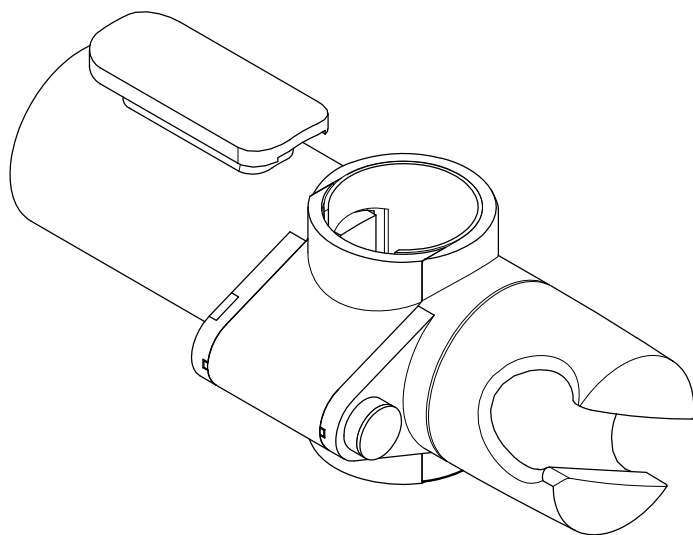

KINGSTON

KITCHEN & BATH

Add-On Shower Holder for Grab Bar Installation

Parts:

www.kingstonbrass.com
TOLL-FREE CUSTOMER SERVICE: 1-877-2-KBRASS
TECHNICAL SUPPORT E-mail: service@kingstonbrass.com
12775 Reservoir Street, Chino, CA 91710

Need Tools:

Phillips Screwdriver

Marking Pencil

Hammer

Power Drill

Installation: