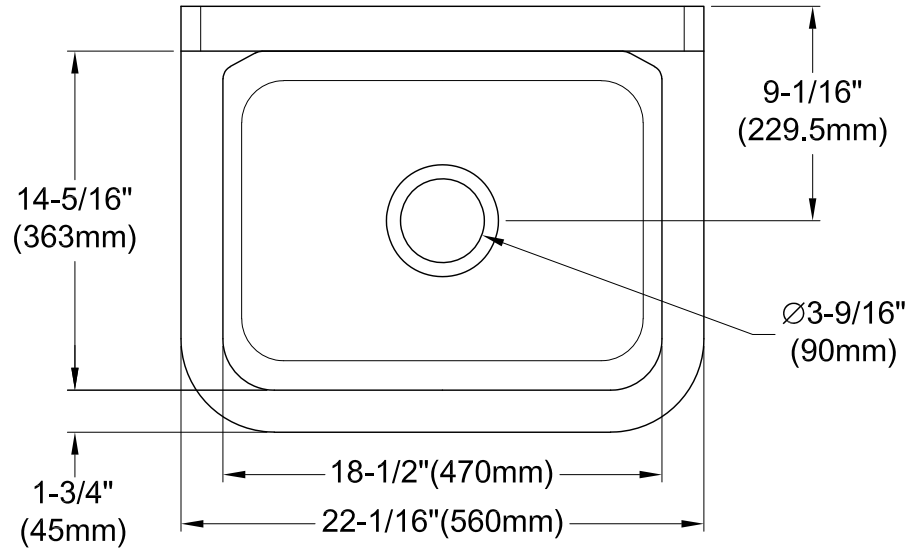

GCKWS221822

Cast Iron Wall Mount Single Bowl Kitchen Sink, 2 Holes, (L)22-1/16" X (W)17-15/16" X (D)20-11/16"

Wall Hanger (1 pc)