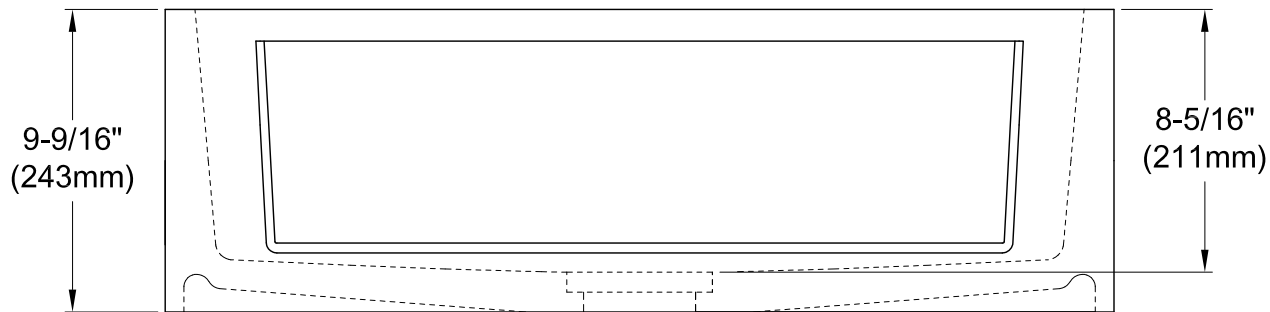

GKFA301810SQ

Solid Surface White Stone Farmhouse Single Bowl Kitchen Sink

Strainer