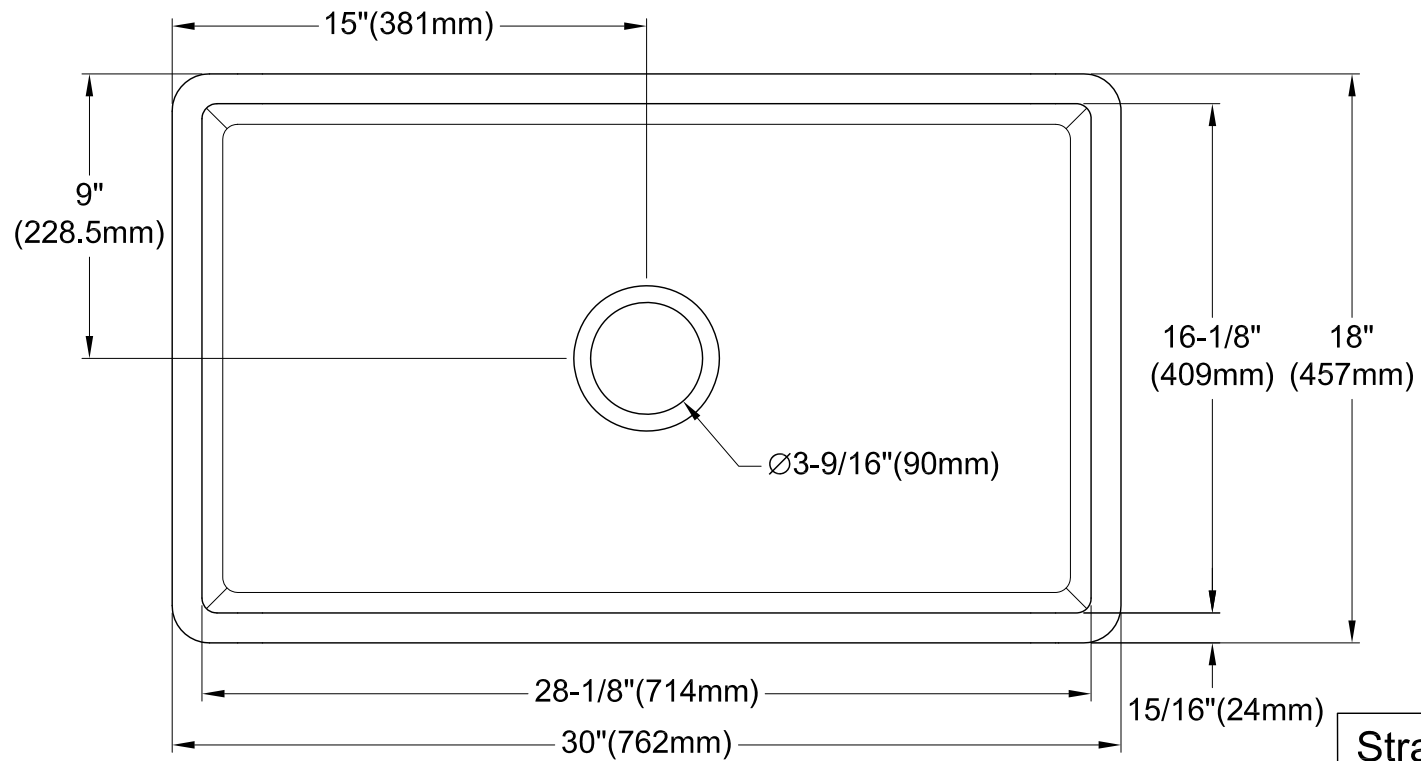

GKFA301810SQ

Solid Surface White Stone Farmhouse Single Bowl Kitchen Sink

Strainer