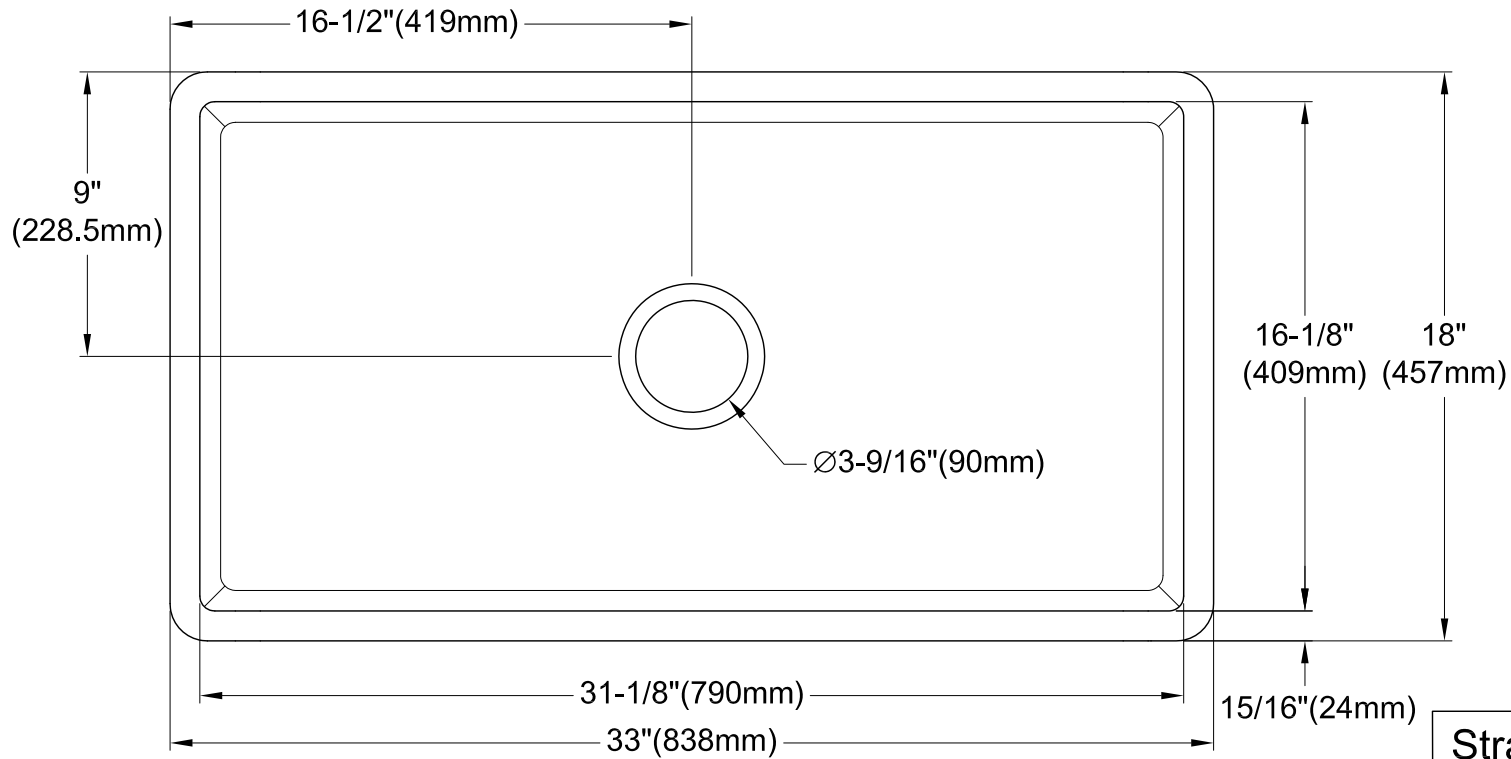

# GKFA331810DS

Solid Surface White Stone Farmhouse Single Bowl Kitchen Sink