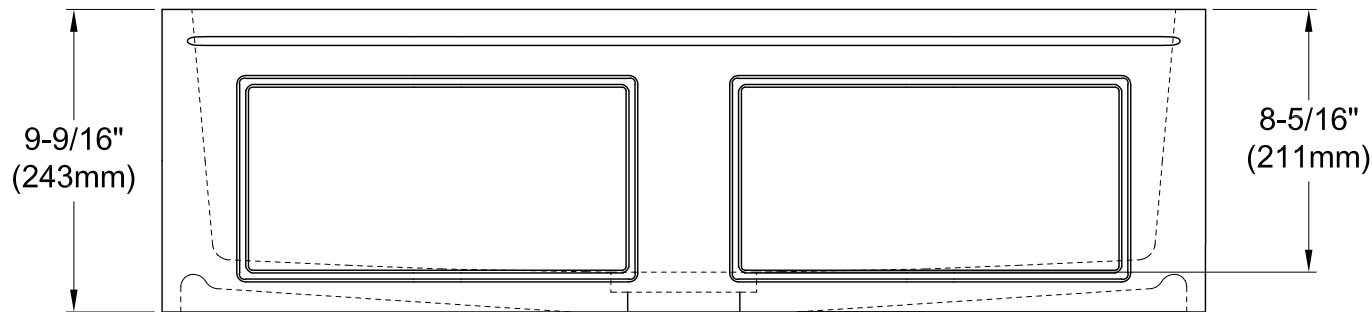

# GKFA331810DS

Solid Surface White Stone Farmhouse Single Bowl Kitchen Sink