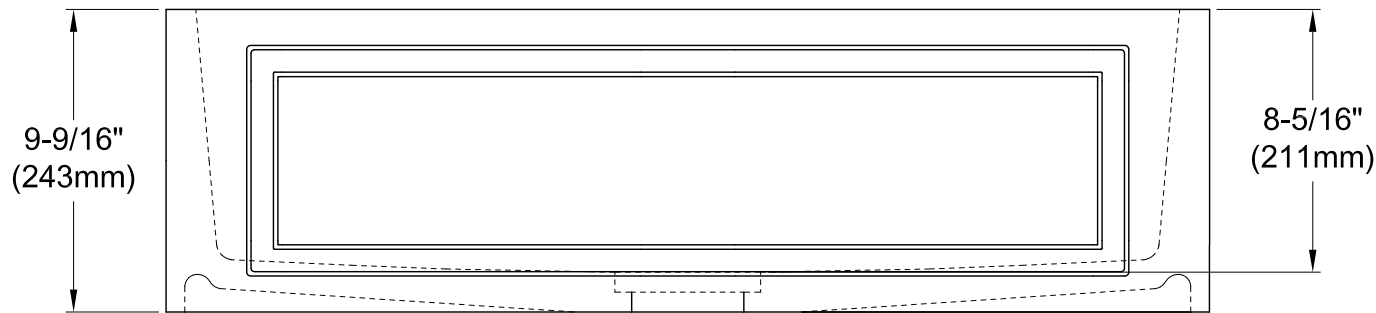

GKFA331810LD

Solid Surface White Stone Farmhouse Single Bowl Kitchen Sink

Strainer