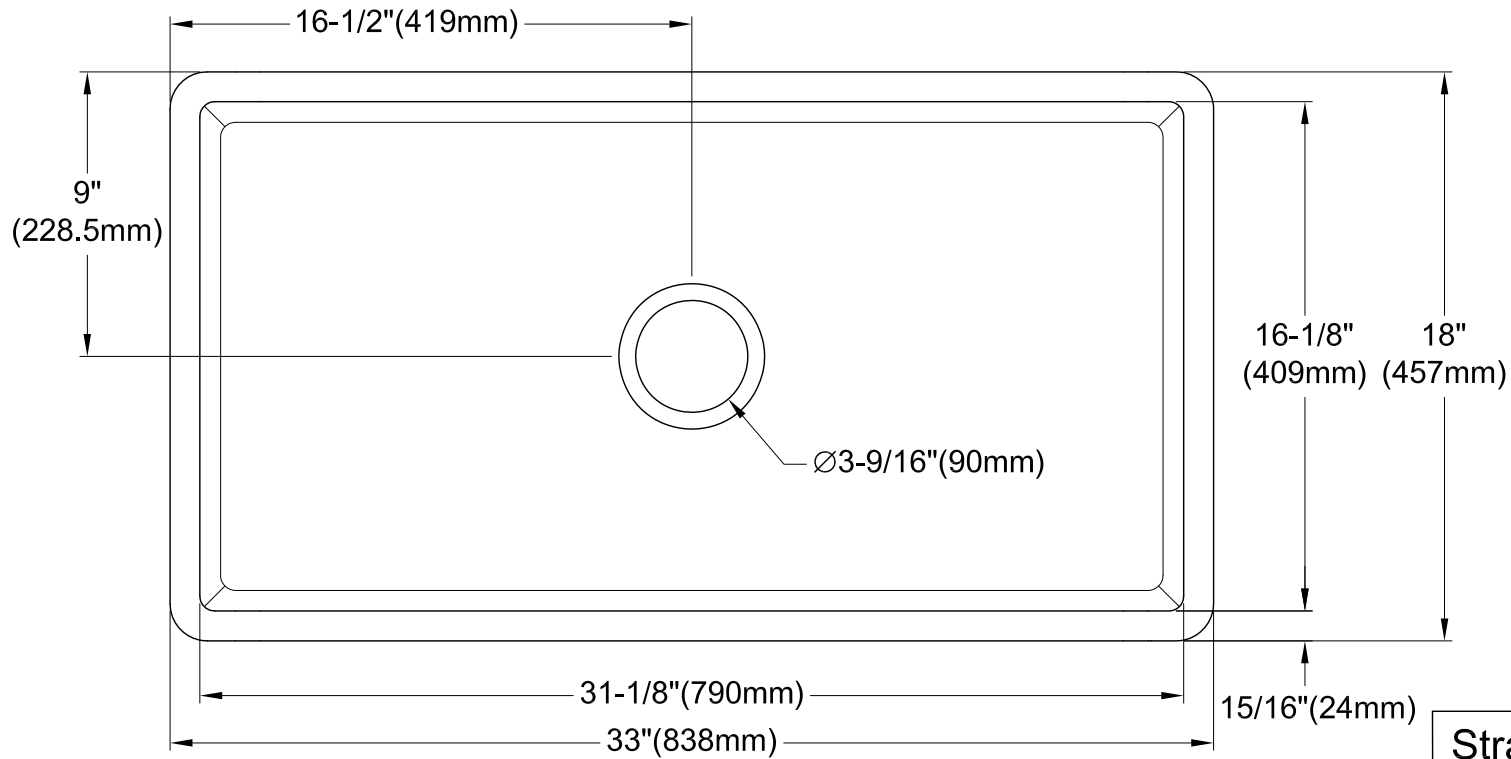

GKFA331810LD

Solid Surface White Stone Farmhouse Single Bowl Kitchen Sink

Strainer