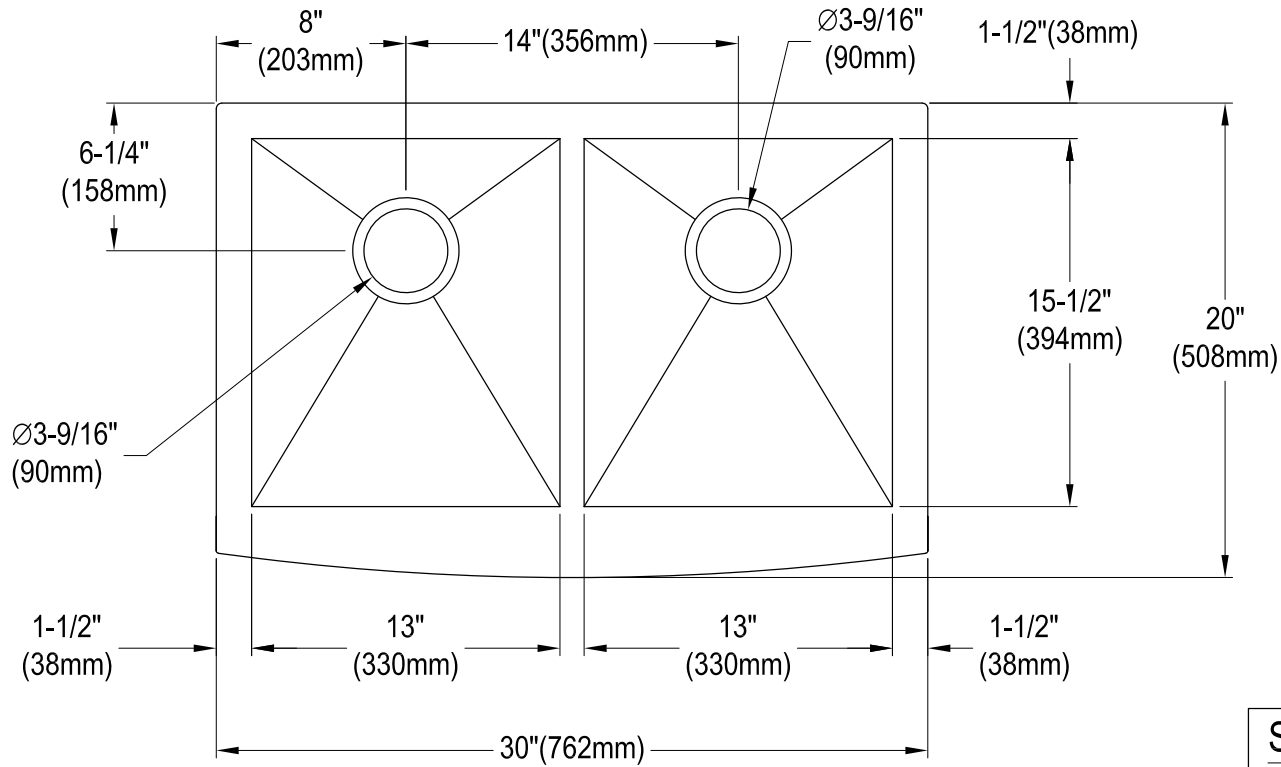

GKTDF30209

Stainless Steel Farmhouse Self-Rimming Double Bowl Kitchen Sink, (L)30" X (W)20" X (D)9-5/16"

	Depth	SS Type	Thickness
Sink Body	9-5/16"	18-10 304 Grade	1.05mm(18G)
Front Apron	9"	18-10 304 Grade	1.05mm(18G)